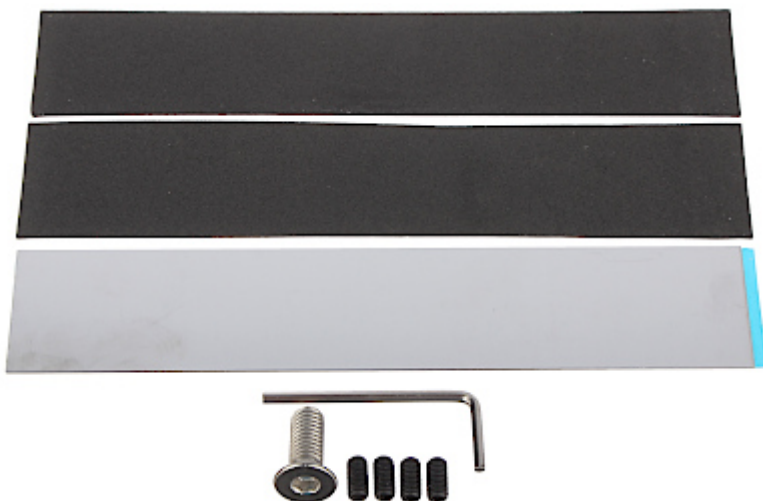

Code: ASF280U

U-TYPE BRACKET ASF280U DAHUA

Net: 89.00 PLN Gross: 89.00 PLN

U-type mounting bracket for glass doors.

SPECIFICATION

Material:	Aluminum
Application:	ASF280A, ASF280B
Maximum door thickness:	13 mm (including the pads included)
Weight:	0.23 kg
Dimensions:	180 x 38 x 28 mm
Manufacturer / Brand:	DAHUA
Guarantee:	3 years

PRESENTATION

Dimensions:

Typical operation diagram:

- 1. Door
- 2. Door-frame
- 3. Rubber pad
- 4. Steel pad

Should pay attention to rubber pads mounted between the door and the movable element of the lock. These pads ensure proper fit the lock elements with the door when it is closed.

In the kit:

PACKAGE

Dimensions (L x W x H): 0x0x0 mm	Gross Weight: 0 kg
----------------------------------	--------------------

DELTA-OPTI Monika Matysiak; <https://www.delta.poznan.pl>
 POL; 60-713 Poznań; Graniczna 10
 e-mail: delta-opti@delta.poznan.pl; tel: +(48) 61 864 69 60