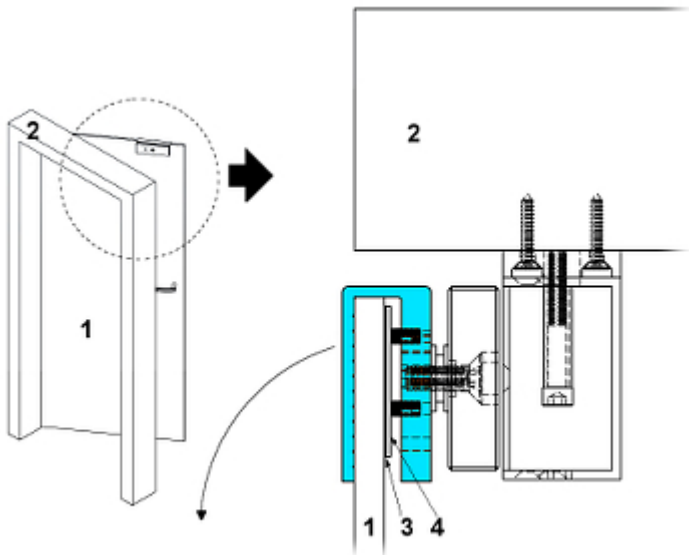

Code: ASF280U

U-TYPE BRACKET ASF280U DAHUA

Net: 89.00 PLN Gross: 89.00 PLN

U-type mounting bracket for glass doors.

SPECIFICATION

Material:	Aluminum
Application:	ASF280A, ASF280B
Maximum door thickness:	13 mm (including the pads included)
Weight:	0.23 kg
Dimensions:	180 x 38 x 28 mm
Manufacturer / Brand:	DAHUA
Guarantee:	3 years

PRESENTATION

Dimensions:

Typical operation diagram:

- 1. Door
- 2. Door-frame
- 3. Rubber pad
- 4. Steel pad

Should pay attention to rubber pads mounted between the door and the movable element of the lock. These pads ensure proper fit the lock elements with the door when it is closed.

In the kit:

PACKAGE

Dimensions (L x W x H): 0x0x0 mm	Gross Weight: 0 kg
----------------------------------	--------------------

DELTA-OPTI Monika Matysiak; <https://www.delta.poznan.pl>
 POL; 60-713 Poznań; Graniczna 10
 e-mail: delta-opti@delta.poznan.pl; tel: +(48) 61 864 69 60