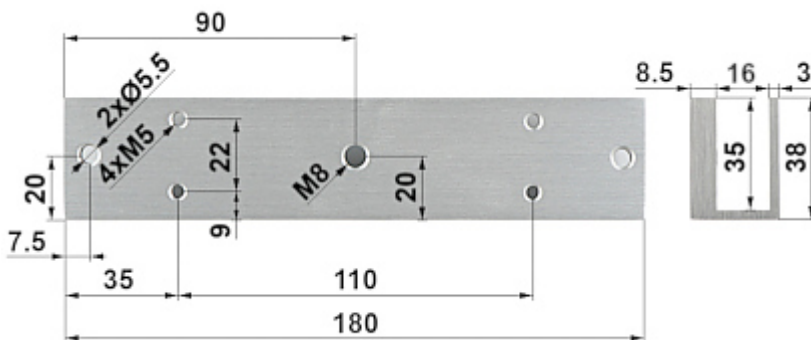

Code: ASF280U

U-TYPE BRACKET ASF280U DAHUA

Net: 89.00 PLN Gross: 89.00 PLN

U-type mounting bracket for glass doors.

SPECIFICATION

Material:	Aluminum
Application:	ASF280A, ASF280B
Maximum door thickness:	13 mm (including the pads included)
Weight:	0.23 kg
Dimensions:	180 x 38 x 28 mm
Manufacturer / Brand:	DAHUA
Guarantee:	3 years

PRESENTATION

Dimensions:

Typical operation diagram:

- 1. Door
- 2. Door-frame
- 3. Rubber pad
- 4. Steel pad

Should pay attention to rubber pads mounted between the door and the movable element of the lock. These pads ensure proper fit the lock elements with the door when it is closed.

In the kit:

PACKAGE

Dimensions (L x W x H): 0x0x0 mm	Gross Weight: 0 kg
----------------------------------	--------------------

DELTA-OPTI Monika Matysiak; <https://www.delta.poznan.pl>
 POL; 60-713 Poznań; Graniczna 10
 e-mail: delta-opti@delta.poznan.pl; tel: +(48) 61 864 69 60