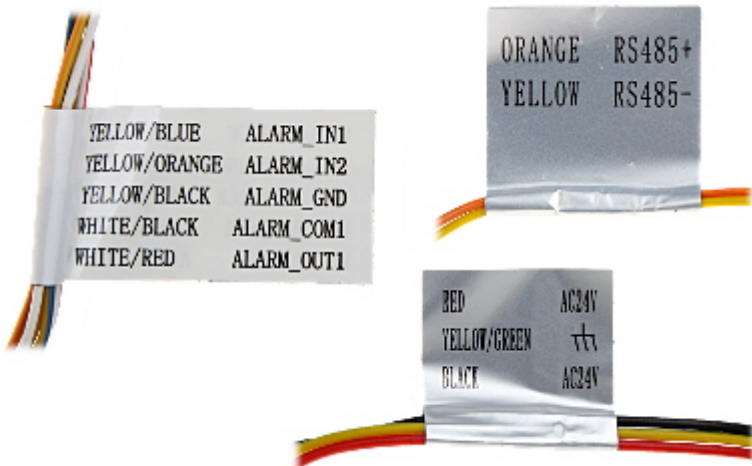

DELTA-OPTI Monika Matysiak; <https://www.delta.poznan.pl>
POL; 60-713 Poznań; Graniczna 10
e-mail: delta-opti@delta.poznan.pl; tel: +(48) 61 864 69 60

Protocols:	Pelco-D, Pelco-P
S/N ratio:	> 50 dB
Video output:	<ul style="list-style-type: none"> • 1 Vpp / 75 Ω, HD-TVI • 1 Vpp / 75 Ω, CVBS - PAL
Alarm inputs / outputs:	2 / 1
Number of presets:	256
Route settings:	8
Horizontal scan:	✓
Park action:	Call the set function (tour, scan, etc.) after specified dwell time
Main features:	<ul style="list-style-type: none"> • 3D-DNR - Digital Noise Reduction • D-WDR - Wide Dynamic Range • EIS - Electronic Image Stabilization • Intelligent 3D Positioning System • ICR - Movable InfraRed filter • Privacy zones • BLC - Back Light Compensation • HLC - High Light Compensation (spot) • Auto White Balance
OSD menu:	✓
Vandal-proof:	—
"Index of Protection":	IP66
Power supply:	24 V AC
Power consumption:	≤ 18 W
Housing:	Speed Dome, Metal / Plastic
Color:	White / Black
Operation temp:	-30 °C ... 65 °C
Weight:	2.1 kg
Dimensions:	Ø 185 x 330 mm
Supported languages:	English
Manufacturer / Brand:	Hikvision
SAP Code:	301204306
Guarantee:	3 years

PRESENTATION

Bottom view:

Bottom view (configuration switches visible):

Camera connectors:

Connectors description:

In the kit:

OUR TESTS

DELTA-OPTI Monika Matysiak; <https://www.delta.poznan.pl>
 POL; 60-713 Poznań; Graniczna 10
 e-mail: delta-opti@delta.poznan.pl; tel: +(48) 61 864 69 60