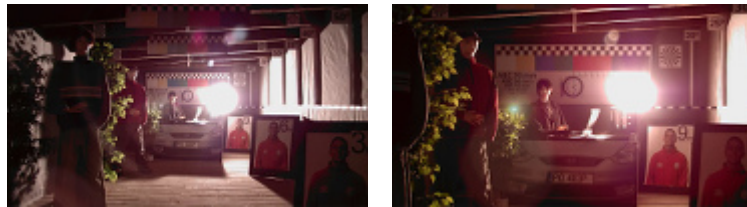

Camera image at artificial illumination (about 30Lux):

Camera image at night conditions with external IR illuminator on:

Camera image at direct strong light opposite to camera:

Camera image at night conditions, at different illumination values show below: