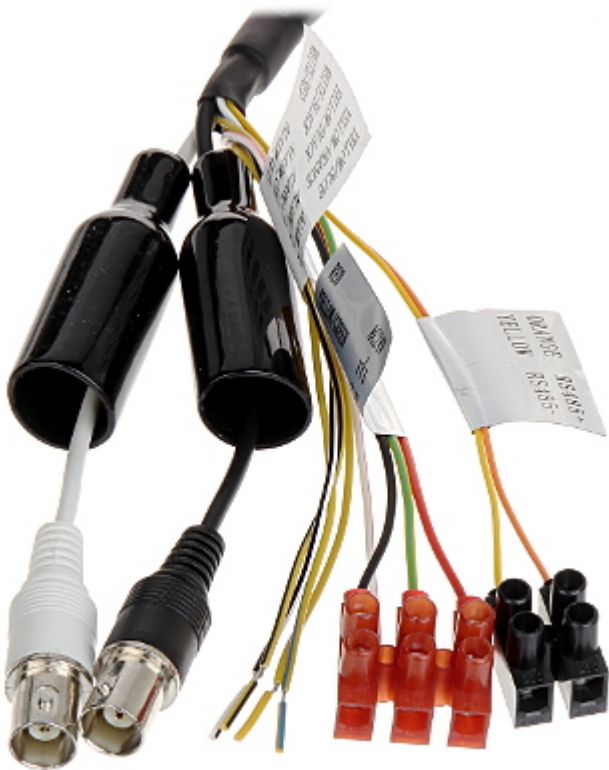

DELTA-OPTI Monika Matysiak; <https://www.delta.poznan.pl>
POL; 60-713 Poznań; Graniczna 10
e-mail: delta-opti@delta.poznan.pl; tel: +(48) 61 864 69 60

Protocols:	Pelco-D, Pelco-P
S/N ratio:	> 50 dB
Video output:	<ul style="list-style-type: none"> • 1 Vpp / 75 Ω, HD-TVI • 1 Vpp / 75 Ω, CVBS - PAL
Alarm inputs / outputs:	2 / 1
Number of presets:	256
Route settings:	8
Horizontal scan:	✓
Park action:	Call the set function (tour, scan, etc.) after specified dwell time
Main features:	<ul style="list-style-type: none"> • 3D-DNR - Digital Noise Reduction • D-WDR - Wide Dynamic Range • EIS - Electronic Image Stabilization • Intelligent 3D Positioning System • ICR - Movable InfraRed filter • Privacy zones • BLC - Back Light Compensation • HLC - High Light Compensation (spot) • Auto White Balance
OSD menu:	✓
Vandal-proof:	—
"Index of Protection":	IP66
Power supply:	24 V AC
Power consumption:	≤ 18 W
Housing:	Speed Dome, Metal / Plastic
Color:	White / Black
Operation temp:	-30 °C ... 65 °C
Weight:	2.1 kg
Dimensions:	Ø 185 x 330 mm
Supported languages:	English
Manufacturer / Brand:	Hikvision
SAP Code:	301204306
Guarantee:	3 years

PRESENTATION

Bottom view:

Bottom view (configuration switches visible):

Camera connectors:

Connectors description:

In the kit:

OUR TESTS

DELTA-OPTI Monika Matysiak; <https://www.delta.poznan.pl>
 POL; 60-713 Poznań; Graniczna 10
 e-mail: delta-opti@delta.poznan.pl; tel: +(48) 61 864 69 60

Camera image at artificial illumination (about 30Lux):

Camera image at night conditions with external IR illuminator on:

Camera image at direct strong light opposite to camera:

Camera image at night conditions, at different illumination values show below: