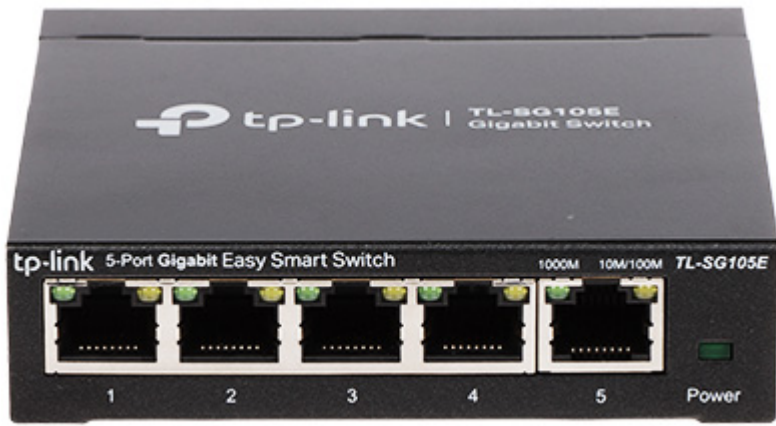

Rear view:

In the kit:

PACKAGE

Dimensions (L x W x H): 0x0x0 mm	Gross Weight: 0 kg