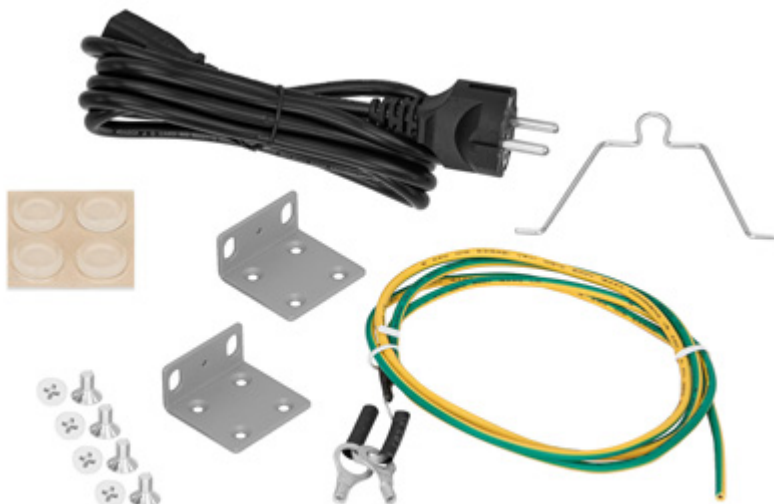

SPECIFICATION

LAN ports:	<ul style="list-style-type: none">• 24 x (RJ45) 10/100/1000 Mbps• 4 x port SFP+
Management:	✓
Transmission speed:	10/100/1000 Mbps - 24 x Gigabit Ethernet 10 Gb/s - 4 x port SFP+
Switching performance:	128 Gb/s
Packet redirection speed:	95.24 Mpps
MAC addresses table:	16k
Certificates:	CE, RoHS
Number of fan coolers:	—
Mobile phones support:	Android: Free application Ruijie Reyee iOS (iPhone): Free application Ruijie Reyee
Jumbo Frame:	9 kB
Default IP address:	10.44.77.200
Main features:	<ul style="list-style-type: none">• Can be mounted in a Rack cabinet• Switch is managed through the web and the cloud (Ruijie Reyee application)• Access Control List - ACL package filtering based on source and destination IP addresses• IEEE 802.1Q standard support, up to 4096 VLAN groups and 4K VIDs• DHCP client• BPDU Filtering/Guard• Loop back detection• Spanning Tree STP/RSTP• Errdisable Recovery• Up to 16 aggregation groups and up to 8 ports per group• IGMP Snooping V1/V2/V3• DHCP snooping support• Port mirroring function• Loop Protection• IEEE802.3x Flow Control• MTBF (Mean Time Between Faults) > 200.000 h
Operation temp:	0 °C ... 50 °C
Permissible relative humidity:	10 % ... 90 % (non-condensing)
Protections:	Protection against lightning discharges : 6 kV
Power supply:	100 V ... 240 AC

PRESENTATION

Front panel:

Rear panel:

In the kit:

PACKAGE

Dimensions (L x W x H): 0x0x0 mm	Gross Weight: 0 kg
----------------------------------	--------------------

DELTA-OPTI Monika Matysiak; <https://www.delta.poznan.pl>
 POL; 60-713 Poznań; Graniczna 10
 e-mail: delta-opti@delta.poznan.pl; tel: +(48) 61 864 69 60