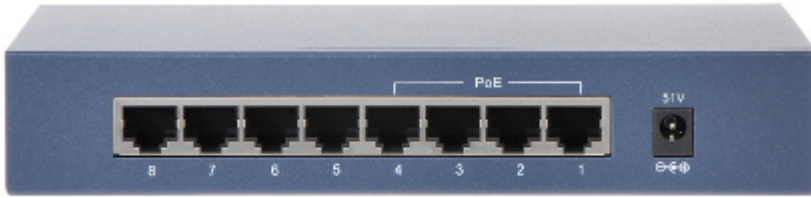

8 7 6 5 4 3 2 1

1. LAN + PoE
  2. LAN + PoE
  3. LAN + PoE
  4. LAN + PoE
  5. LAN
  6. LAN
  7. LAN
  8. LAN
2. In the kit: