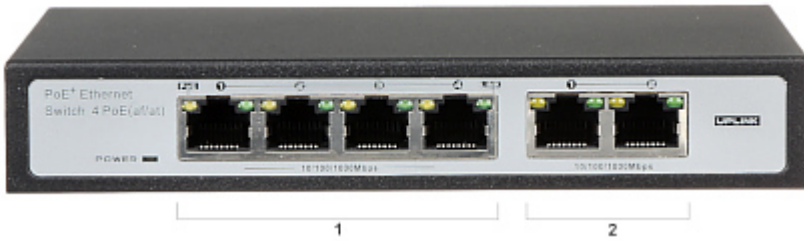

1. LAN + PoE

2. LAN

Rear view: