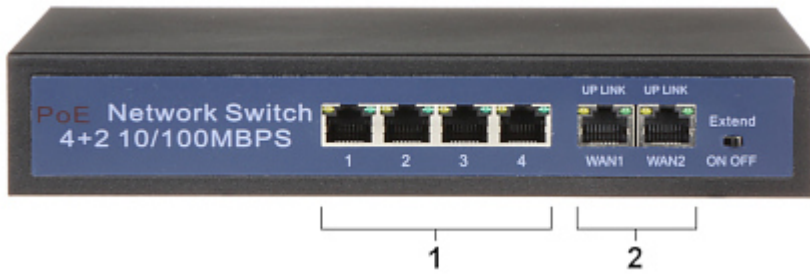

1. LAN + PoE
  2. WAN
2. Rear view: