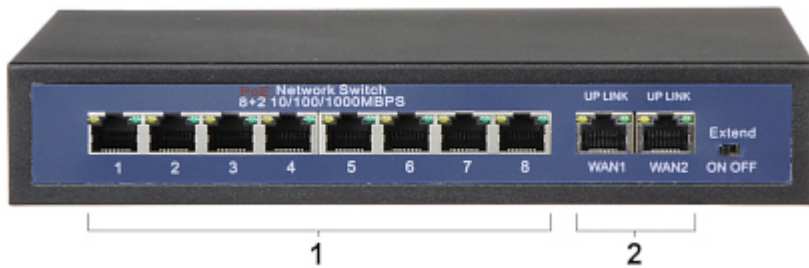

1. LAN + PoE
  2. WAN
2. Rear view: