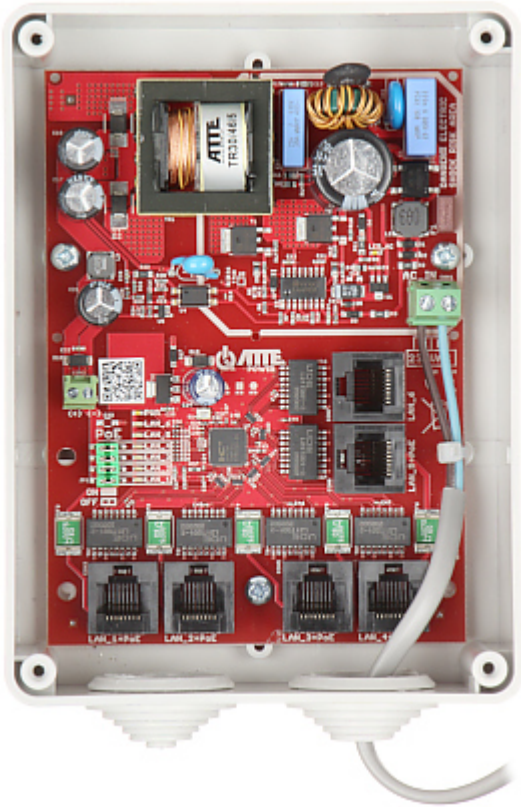

Code: IPB-5-10-S4

SWITCH POE **IPB-5-10-S4** 5-PORT ATTE

Net: **74.86 EUR** Gross: **74.86 EUR**

The IPB-5-10-S4 switch was designed as a complete, integrated solution for powering small CCTV IP systems (e.g. 5 IP cameras).

PoE powering possibility, compatible with the 802.3af/at standard makes the device more universal and easier to install. 5 ports support Power over Ethernet (PoE) function.

SPECIFICATION

LAN ports:	<ul style="list-style-type: none">• 1 x RJ45 10/100 Base-T - Uplink• 5 x RJ45 10/100 Base-T - PoE (802.3af/at) / Passive PoE
Management:	—
LED diodes:	Power, LAN
Transmission speed:	10 / 100 Mbps : 1 Port LAN + 5 LAN & PoE ports
Maximal output power:	<ul style="list-style-type: none">• 36 W @ Passive PoE - 1 ... 5 ports,• 30 W @ PoE (802.3at) - 1 ... 5 ports• 15.4 W @ PoE (802.3af) - 1 ... 5 ports
Maximal total power:	75 W
Main features:	<ul style="list-style-type: none">• Supported PoE devices: 802.3af/at, Passive PoE• Possibility to connecting in cascade• Efficiency : 91 % @ 75 W• 5 polymer fuses - PoE• Possibility to power other devices powered from 48 V (screw connection)• PSU thermal protection• Short-circuit protection• Overload protection• The ability to independently turn on and off the PoE power for each of the LAN 1 ... LAN 4 ports• Switch has built-in a 48 V DC power supply adapter with power of 75 W• "Index of Protection" : IP55
Power supply:	180 ... 240 V AC - Built-in switching power supply
Weight:	0.43 kg
Dimensions:	158 x 118 x 77 mm

Internal view of the housing:

Mounting side view:

In the kit:

PACKAGE

Dimensions (L x W x H): 0x0x0 mm	Gross Weight: 0 kg
----------------------------------	--------------------