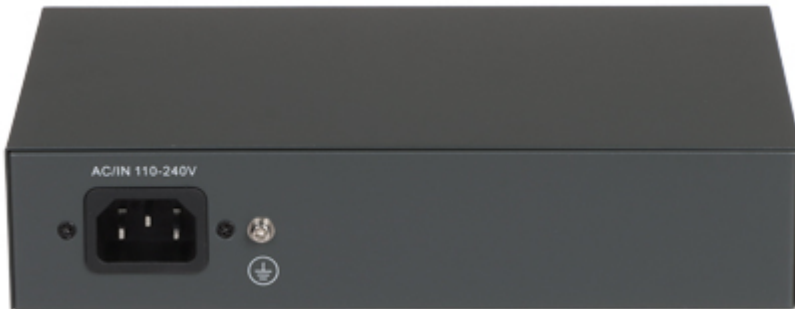

1...8 LAN + PoE
9, 10 WAN
Rear view:

In the kit:

PACKAGE

Dimensions (L x W x H): 0x0x0 mm	Gross Weight: 0 kg

DELTA-OPTI Monika Matysiak; <https://www.delta.poznan.pl>
POL; 60-713 Poznań; Graniczna 10
e-mail: delta-opti@delta.poznan.pl; tel: +(48) 61 864 69 60