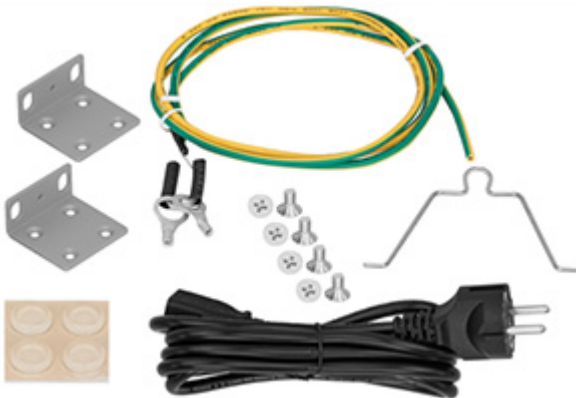

## SPECIFICATION

LAN ports:	<ul style="list-style-type: none"><li>• 48 x RJ45 10/100/1000 Base-T ( 48 x PoE (802.3af/at) ),</li><li>• 4 x port SFP+ - Uplink</li></ul>
Management:	✓
Transmission speed:	10/100/1000 Mbps - 48 x Gigabit Ethernet 10 Gb/s - 4 x port SFP+
Maximal total power:	370 W
Switching performance:	176 Gb/s
Packet redirection speed:	130.95 Mpps
MAC addresses table:	16k
Certificates:	CE, RoHS
Number of fan coolers:	1
Mobile phones support:	Android: Free application <a href="#">Ruijie Reyee</a> iOS (iPhone): Free application <a href="#">Ruijie Reyee</a>
Jumbo Frame:	9 kB
Default IP address:	10.44.77.200
Main features:	<ul style="list-style-type: none"><li>• Can be mounted in a Rack cabinet</li><li>• Switch is managed through the web and the cloud (Ruijie Reyee application)</li><li>• Access Control List - ACL package filtering based on source and destination IP addresses</li><li>• IEEE 802.1Q standard support, up to 4096 VLAN groups and 4K VIDs</li><li>• DHCP client</li><li>• BPDU Filtering/Guard</li><li>• Loop back detection</li><li>• Spanning Tree STP/RSTP</li><li>• Errdisable Recovery</li><li>• Up to 16 aggregation groups and up to 8 ports per group</li><li>• IGMP Snooping V1/V2/V3</li><li>• DHCP snooping support</li><li>• Port mirroring function</li><li>• Loop Protection</li><li>• IEEE802.3x Flow Control</li><li>• MTBF (Mean Time Between Faults) &gt; 200.000 h</li></ul>
Operation temp:	0 °C ... 50 °C
Permissible relative humidity:	10 % ... 90 % (non-condensing)
Protections:	Protection against lightning discharges : 6 kV

## PRESENTATION

Front panel:

Rear view:

In the kit: