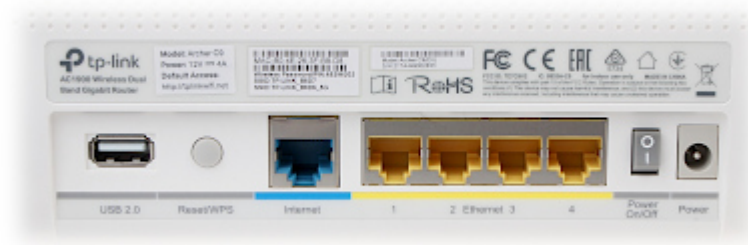

Device connectors: