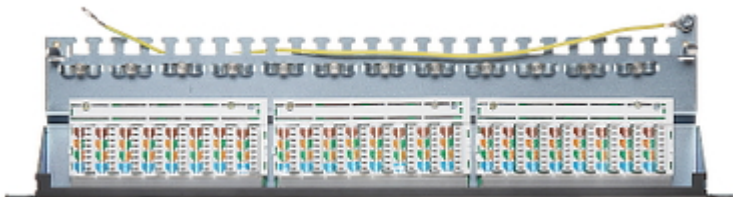

DELTA-OPTI Monika Matysiak; <https://www.delta.poznan.pl>
POL; 60-713 Poznań; Graniczna 10
e-mail: delta-opti@delta.poznan.pl; tel: +(48) 61 864 69 60