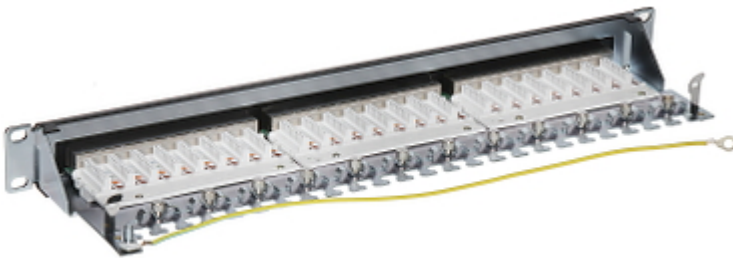

Code: PP-24/RJ6-C/FTP

PATCH PANEL RJ-45 **PP-24/RJ6-C/FTP**

Net: 248.63 PLN Gross: 248.63 PLN

The device is structured cabling termination for FTP cat. 6 cables. The device is mounted to RACK 19" cabinet.

SPECIFICATION

Width:	19 "
Height:	1 U
Number of ports:	24 pcs
Main features:	• It is compatible with Category 6 • Application : FTP kat. 6
Color:	Black
Guarantee:	2 years

PRESENTATION

Rear view:

Internal view, after remove the cover:

Top view:

DELTA-OPTI Monika Matysiak; <https://www.delta.poznan.pl>
POL; 60-713 Poznań; Graniczna 10
e-mail: delta-opti@delta.poznan.pl; tel: +(48) 61 864 69 60