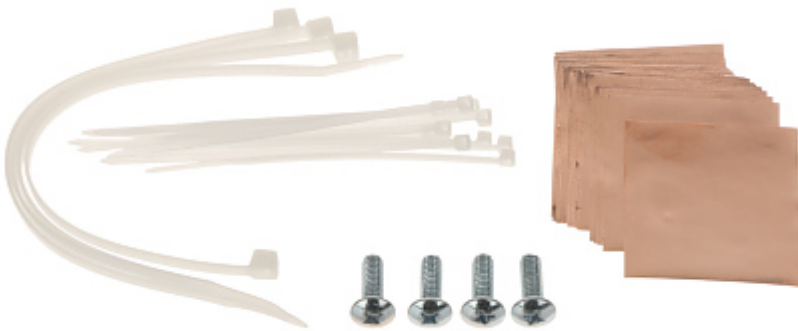

PACKAGE

Dimensions (L x W x H): 0x0x0 mm	Gross Weight: 0 kg