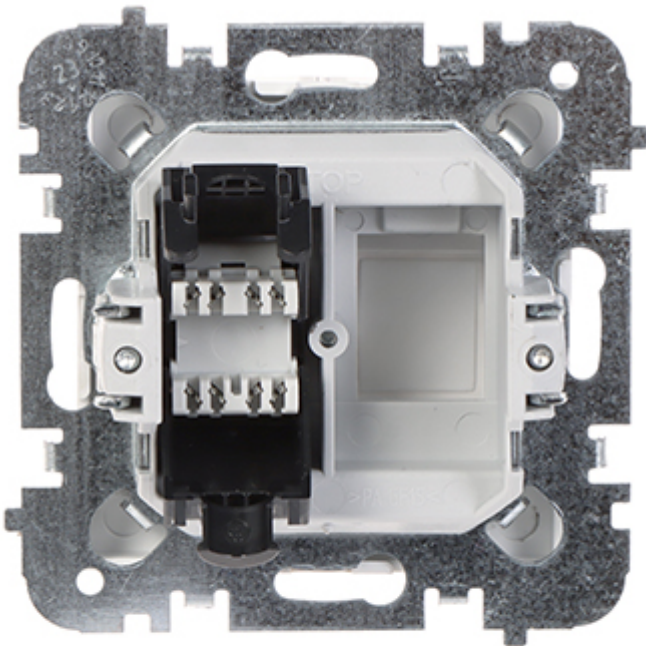

Code: SANTRA/4148-10/EPN

RJ-45 FINAL SOCKET **SANTRA/4148-10/EPN** Elektro-Plast

Net: **46.11 PLN** Gross: **46.11 PLN**

The device is structured cabling termination for UTP cat.5e cables.

SPECIFICATION

Mount:	Flush-mounted, Claw or screw mounting
Sockets type:	1 pcs RJ-45 - UTP cat. 5, 5e
Connector:	KRONE quick-connector
Application:	Santra product series
Main features:	<ul style="list-style-type: none">• Compliance with PN-EN-60669-1:2018-04 standard• "Index of Protection" : IP20
Material:	Plastic (ABS)
Color:	White
Weight:	0.056 kg
Dimensions:	75 x 75 x 39 mm
Manufacturer / Brand:	Elektro-Plast Nasielsk
Guarantee:	7 years

PRESENTATION

Rear view:

DELTA-OPTI Monika Matysiak; <https://www.delta.poznan.pl>
POL; 60-713 Poznań; Graniczna 10
e-mail: delta-opti@delta.poznan.pl; tel: +(48) 61 864 69 60

Connectors:

PACKAGE

Dimensions (L x W x H): 0x0x0 mm	Gross Weight: 0 kg
----------------------------------	--------------------