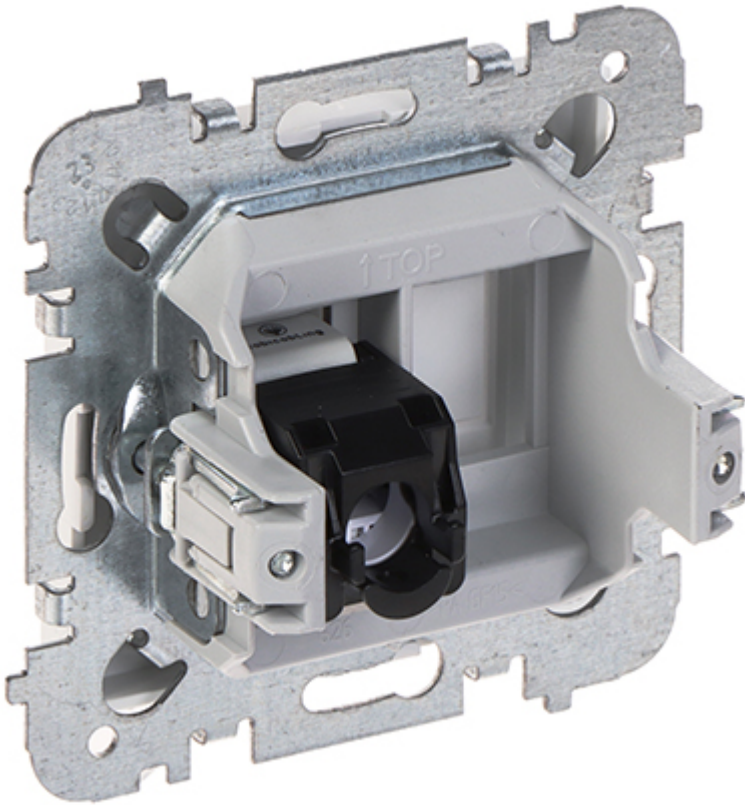

Connectors: