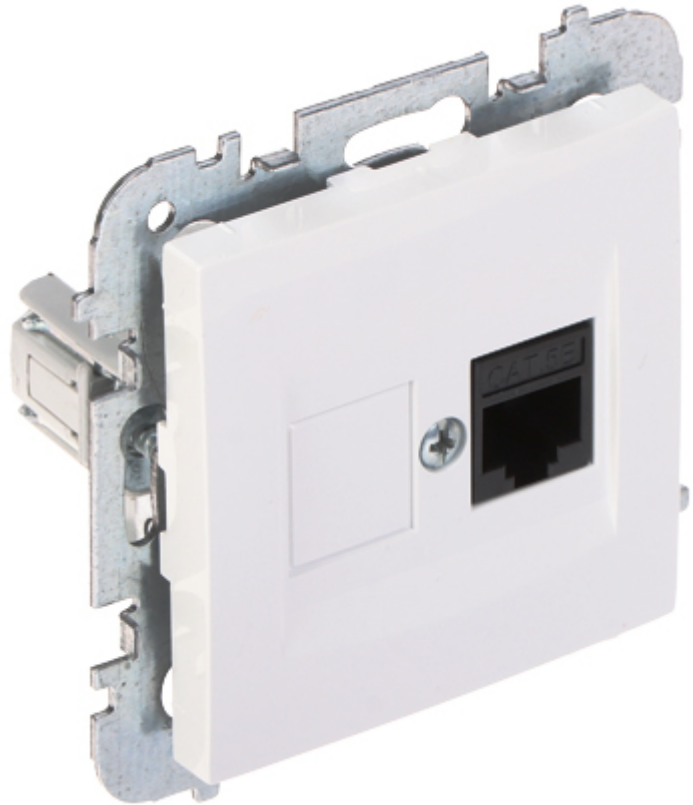

Code: SANTRA/4148-10/EPN

RJ-45 FINAL SOCKET **SANTRA/4148-10/EPN** Elektro-Plast

Net: **46.11 PLN** Gross: **46.11 PLN**

The device is structured cabling termination for UTP cat.5e cables.

SPECIFICATION

Mount:	Flush-mounted, Claw or screw mounting
Sockets type:	1 pcs RJ-45 - UTP cat. 5, 5e
Connector:	KRONE quick-connector
Application:	Santra product series
Main features:	<ul style="list-style-type: none">• Compliance with PN-EN-60669-1:2018-04 standard• "Index of Protection" : IP20
Material:	Plastic (ABS)
Color:	White
Weight:	0.056 kg
Dimensions:	75 x 75 x 39 mm
Manufacturer / Brand:	Elektro-Plast Nasielsk
Guarantee:	7 years