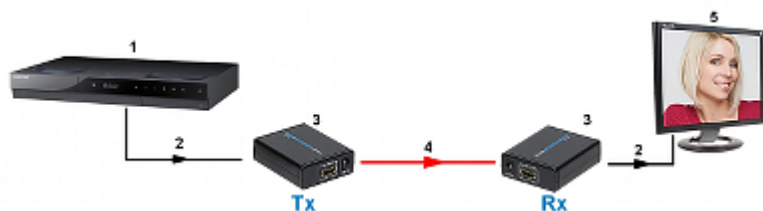

# EXTENDER **HDMI-EX-4**

Net: **47.90 EUR** Gross: **47.90 EUR**

Device allows to send High Definition signal to the TV-Set receiver equipped with HDMI connector via UTP Cat. 5e, 6 cable.  
The "Length" button is used for automatic selection of parameters related to the range.

## SPECIFICATION

Supported HDMI resolutions:	1080p, 1080i, 720p, 576p, 576i, 480p, 480i
Maximal transmission range:	<ul style="list-style-type: none"><li>• 40 m @ 720p / 1080p - UTP cat. 6 (manufacturer data)</li><li>• 60 m @ 1080p - UTP cat. 6 (our tests result)</li><li>• 50 m @ 1080p - UTP cat. 5e (our tests result)</li></ul>
Supported audio formats:	DTS-HD, Dolby true HD, LPCM7.1, AC3, DTS, DSD
Power supply:	5 V DC / 1000 mA - 2 pcs of power adapters included
Operation temp:	-10 °C ... 55 °C
Permissible relative humidity:	5 % ... 90 %
Dimensions:	67 x 56 x 22 mm
Weight:	0.045 kg
Guarantee:	2 years

Transmission schematic diagram:

- 1) Device with HDMI output
  - 2) HDMI cable
  - 3) HDMI-EX-4 set
  - 4) UTP cat. 6
  - 5) Monitor with HDMI input
- In the kit: