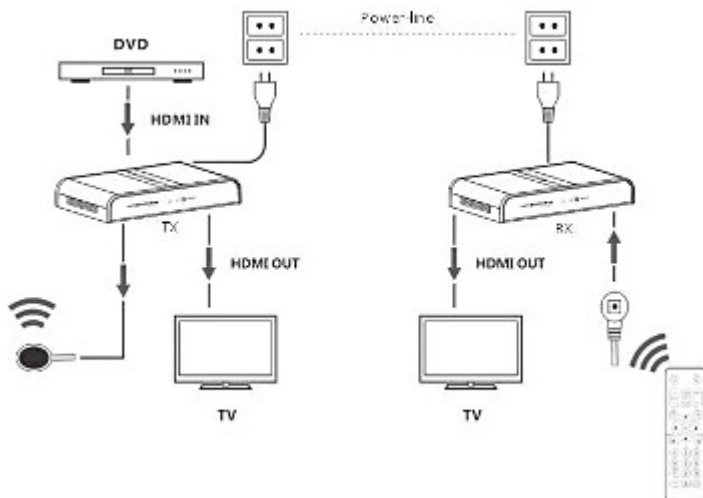

HDMI-PN-300 is perfect solution to connect the TV-SAT receiver, DVD player, computer or game-console to the TV-set/monitor for a long distance.

Devices must be plugged into the outlets using the same branch (phase).

### SPECIFICATION

Protocols:	HDBiT
Supported HDMI resolutions:	1080p, 1080i, 720p, 576p, 576i, 480p, 480i
Maximal transmission range:	300 m @ 1080p - Within a building
Max. number of receivers working in the same time:	1
Supported audio formats:	DTS-HD, Dolby true HD, LPCM7.1, AC3, DTS, DSD
Power supply:	100 V - 240 V AC / 100 mA
Main features:	IR carrier frequency : 20 ... 60 kHz
Weight:	0.18 kg (single element)
Dimensions:	150 x 93 x 25 mm (single element)
Guarantee:	2 years

### PRESENTATION

Front view:

Transmitter and receiver connectors:

Transmission schematic diagram:

DELTA-OPTI Monika Matysiak; <https://www.delta.poznan.pl>  
POL; 60-713 Poznań; Graniczna 10  
e-mail: [delta-opti@delta.poznan.pl](mailto:delta-opti@delta.poznan.pl); tel: +(48) 61 864 69 60