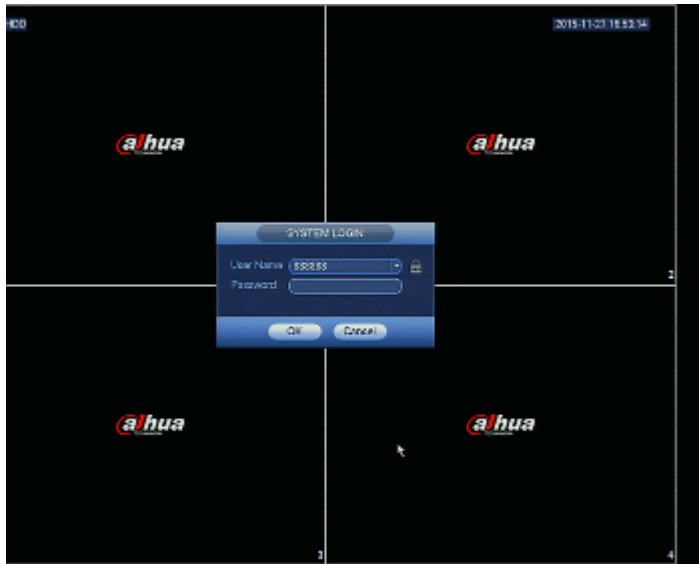

PTZ control:	IP Speed Dome Cameras, Control compatible with coax PTZ HD-CVI RS-485 - PELCO-D/P
IVS analysis:	crossing the line (tripwire), crossing the line (tripwire), intrusion, face detection
Motion Detection:	Split the screen into zones 22 x 18 motion zones Very good sensitivity after motion detection records detected channels only
USB:	1 pcs USB 3.0 1 pcs USB 2.0
Mouse support:	✓
IR remote controller in the set:	—
Power supply:	12 V DC / 4 A (power adapter included)
Weight:	1.676 kg
Dimensions:	375 x 288 x 53 mm
Supported languages:	English, Bulgarian, Czech, Finnish, Greek, Polish, Romanian, Serbian, Slovenian, Hungarian
Country of origin:	China
Manufacturer / Brand:	DAHUA
Guarantee:	3 years

PRESENTATION

Front panel:

Rear view:

In the kit:

Example captures of device interface:

DELTA-OPTI Monika Matysiak; <https://www.delta.poznan.pl>
POL; 60-713 Poznań; Graniczna 10
e-mail: delta-opti@delta.poznan.pl; tel: +(48) 61 864 69 60