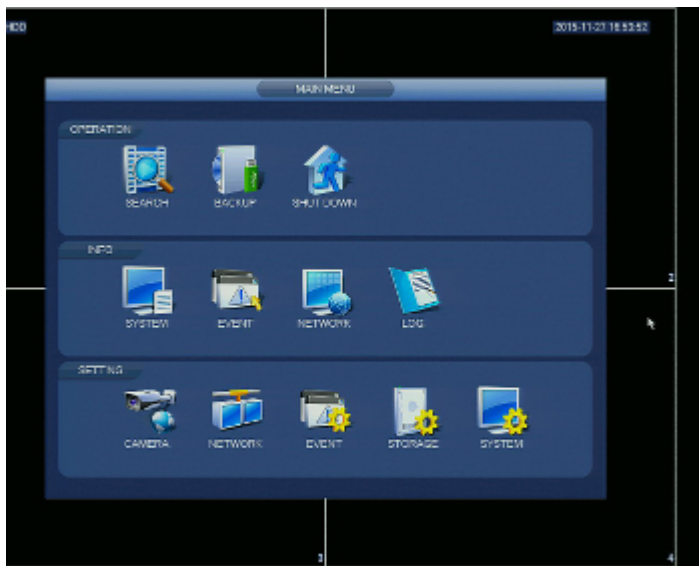

PTZ control:	IP Speed Dome Cameras, Control compatible with coax PTZ HD-CVI RS-485 - PELCO-D/P
IVS analysis:	crossing the line (tripwire), crossing the line (tripwire), intrusion, face detection
Motion Detection:	Split the screen into zones 22 x 18 motion zones Very good sensitivity after motion detection records detected channels only
USB:	1 pcs USB 3.0 1 pcs USB 2.0
Mouse support:	✓
IR remote controller in the set:	—
Power supply:	12 V DC / 4 A (power adapter included)
Weight:	1.676 kg
Dimensions:	375 x 288 x 53 mm
Supported languages:	English, Bulgarian, Czech, Finnish, Greek, Polish, Romanian, Serbian, Slovenian, Hungarian
Country of origin:	China
Manufacturer / Brand:	DAHUA
Guarantee:	3 years

PRESENTATION

Front panel:

Rear view:

In the kit:

Example captures of device interface:

DELTA-OPTI Monika Matysiak; <https://www.delta.poznan.pl>
POL; 60-713 Poznań; Graniczna 10
e-mail: delta-opti@delta.poznan.pl; tel: +(48) 61 864 69 60