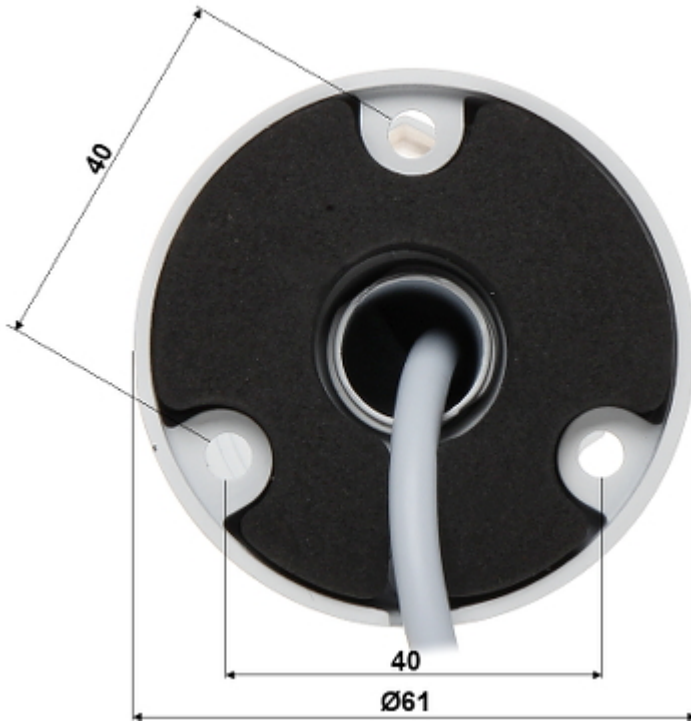

PRESENTATION

Front view:

Side view:

Mounting side view:

The appropriate signal format selection is done by tilting and holding the joystick for 5 s without entering to the OSD menu. Changing the signal to the NTSC in the camera causes loss of image in connected AHD recorder:

Configuration

- 1) Turn on the power
 - 2) Move the joystick down by 5 s, setting the PAL / NTSC
 - 3) Move the joystick left or right, setting the appropriate resolution
- In the kit:

OUR TESTS

DELTA-OPTI Monika Matysiak; <https://www.delta.poznan.pl>
 POL; 60-713 Poznań; Graniczna 10
 e-mail: delta-opti@delta.poznan.pl; tel: +(48) 61 864 69 60

Camera image at artificial illumination (about 30Lux):

Camera image at night conditions with internal built-in IR illuminator on:

Camera image at direct strong light opposite to camera:

PACKAGE

Dimensions (L x W x H): 0x0x0 mm	Gross Weight: 0 kg
----------------------------------	--------------------