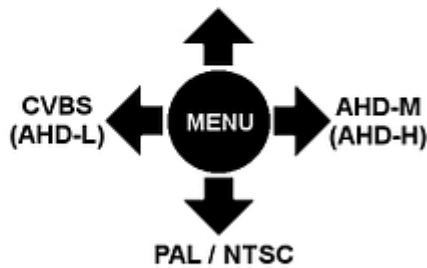

PRESENTATION

Front view:

Side view:

Mounting side view:

The appropriate signal format selection is done by tilting and holding the joystick for 5 s without entering to the OSD menu. Changing the signal to the NTSC in the camera causes loss of image in connected AHD recorder:

Configuration

- 1) Turn on the power
 - 2) Move the joystick down by 5 s, setting the PAL / NTSC
 - 3) Move the joystick left or right, setting the appropriate resolution
- In the kit:

OUR TESTS

DELTA-OPTI Monika Matysiak; <https://www.delta.poznan.pl>
 POL; 60-713 Poznań; Graniczna 10
 e-mail: delta-opti@delta.poznan.pl; tel: +(48) 61 864 69 60