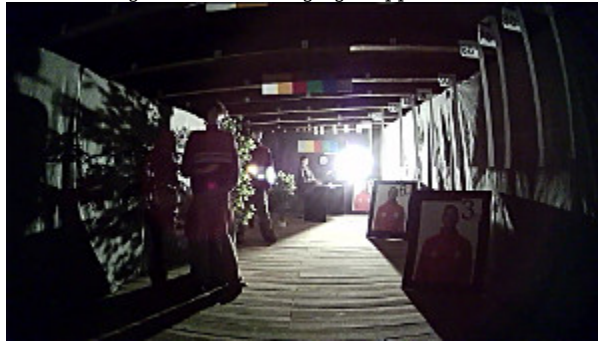

Camera image at direct strong light opposite to camera: