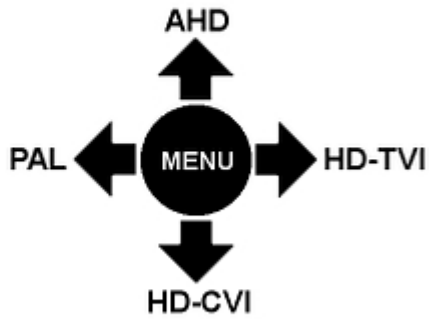

PRESENTATION

Camera is out from clamping ring (the OSD menu controller visible):

Mounting dimensions:

The change of the AHD / HD-CVI / HD-TVI / PAL standard is done with the corresponding button by keeping it pressed for approx. 5 seconds, without going into the OSD menu:

In the kit:

OUR TESTS

AHD:

Camera image at artificial illumination (about 30Lux):

Camera image at night conditions with internal built-in IR illuminator on:

DELTA-OPTI Monika Matysiak; <https://www.delta.poznan.pl>
POL; 60-713 Poznań; Graniczna 10
e-mail: delta-opti@delta.poznan.pl; tel: +(48) 61 864 69 60