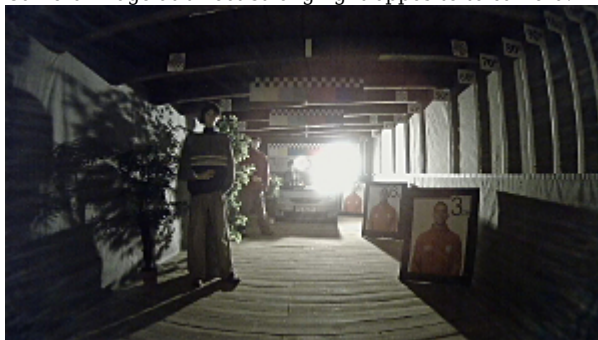

Camera image at direct strong light opposite to camera:

HD-CVI:

Camera image at artificial illumination (about 30Lux):

Camera image at night conditions with internal built-in IR illuminator on:

Camera image at direct strong light opposite to camera: