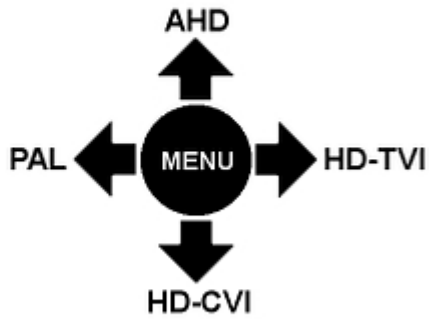

PRESENTATION

Camera is out from clamping ring (the OSD menu controller visible):

Mounting dimensions:

The appropriate signal format selection is done by tilting and holding the joystick for 5 s without entering to the OSD menu. Changing the signal to the NTSC in the camera causes loss of image in connected AHD/HD-CVI/HD-TVI recorder:

In the kit:

OUR TESTS

AHD:

Camera image at artificial illumination (about 30Lux):

Camera image at night conditions with internal built-in IR illuminator on:

DELTA-OPTI Monika Matysiak; <https://www.delta.poznan.pl>
POL; 60-713 Poznań; Graniczna 10
e-mail: delta-opti@delta.poznan.pl; tel: +(48) 61 864 69 60