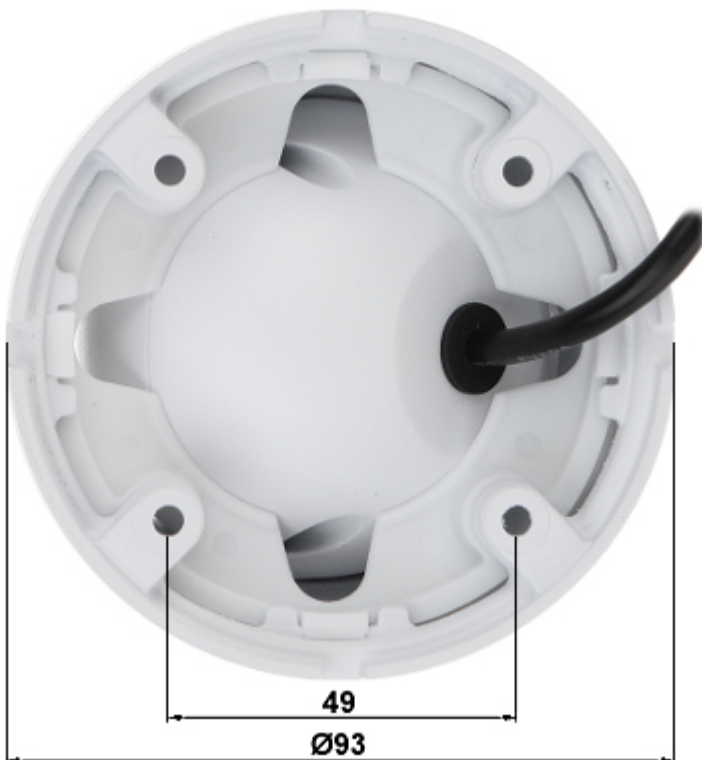

Mounting dimensions: