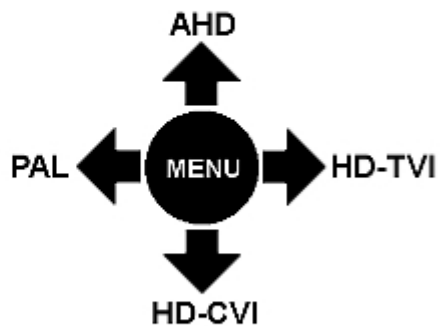

PRESENTATION

Camera is out from clamping ring (the OSD menu controller visible):

Mounting dimensions:

The appropriate signal format selection is done by tilting and holding the joystick for 5 s without entering to the OSD menu. Changing the signal to the NTSC in the camera causes loss of image in connected AHD recorder:

In the kit:

OUR TESTS

AHD:

Camera image at artificial illumination (about 30Lux):

Camera image at night conditions with internal built-in IR illuminator on:

DELTA-OPTI Monika Matysiak; <https://www.delta.poznan.pl>
POL; 60-713 Poznań; Graniczna 10
e-mail: delta-opti@delta.poznan.pl; tel: +(48) 61 864 69 60