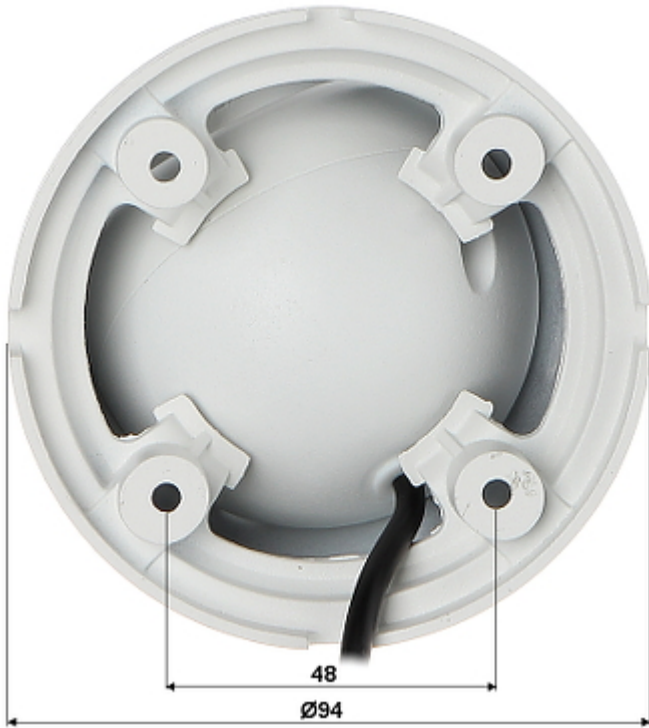

Thanks to the "Starlight" technology used, the camera only needs very low lighting to obtain a clear color image.

In the case of video transmission using a twisted pair cable and matching transformers (balun), be aware of the possibility of signal reflections and interfering signals.

SPECIFICATION

Standard:	HD-CVI, HD-TVI, AHD, PAL
Sensor:	1/2.8 " CMOS
Matrix size:	2.1 Mpx
Resolution:	1920 x 1080 - 1080p , 1280 x 720 - 720p , 960 x 576 - 960H, PAL
Range of IR illumination:	30 m
IR illuminator power adjustment:	Automatic
Lens:	2.8 mm
View angle:	• 106 ° (manufacturer data) • 104 ° (our tests result)
S/N ratio:	> 65 dB
Video output:	HD-CVI / HD-TVI / AHD / PAL, 1 Vpp / 75 Ω
Audio:	—

Main features:	<ul style="list-style-type: none"> • D-WDR - Wide Dynamic Range • 2D-DNR - Digital Noise Reduction • BLC/HLC - Back Light / High Light Compensation • ICR - Movable InfraRed filter • AGC - Automatic Gain Control • Auto White Balance • Privacy zones • Mirror - Mirror image • Sharpness - sharper image outlines
OSD menu:	OSD menu available via DAHUA recorder
Power supply:	12 V DC / 290 mA
Power consumption:	≤ 3.5 W
Housing:	Dome, Aluminum
Color:	White
Vandal-proof:	—
Operation temp:	-40 °C ... 60 °C
Weight:	0.26 kg
Dimensions:	Ø 93.4 x 79.4 mm
Manufacturer / Brand:	DAHUA
Guarantee:	3 years

PRESENTATION

Camera is out from clamping ring:

Mounting side view:

In the kit:

OUR TESTS

AHD:

Camera image at artificial illumination (about 30Lux):

Camera image at night conditions with internal built-in IR illuminator on: