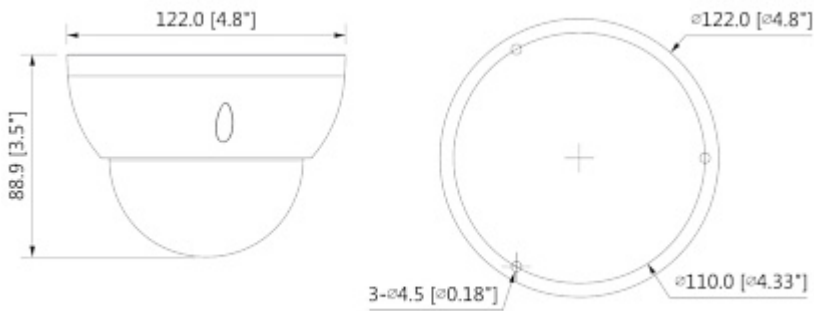

Camera is according to IP67 Index of Protection norm.

SPECIFICATION

| | |
|----------------------------------|---|
| Standard: | AHD / HD-CVI / HD-TVI / CVBS |
| Sensor: | 1/1.8 " Progressive Scan CMOS |
| Matrix size: | 8.3 Mpx |
| Resolution: | <ul style="list-style-type: none">• HD-CVI : 3840 x 2160 - 8.3 Mpx, 4K UHD 2880 x 1920 - 6 Mpx 2560 x 1440 - 3.7 Mpx ;• AHD / HD-TVI : 2592 x 1944 - 5 Mpx , 2560 x 1440 - 3.7 Mpx• CVBS : 960 x 576 - 960H |
| Lens: | 2.8 mm |
| View angle: | <ul style="list-style-type: none">• 111 ° (manufacturer data)• 104 ° (our tests result) |
| S/N ratio: | > 65 dB |
| Range of IR illumination: | 30 m |
| IR illuminator power adjustment: | Automatic |
| Video output: | AHD / HD-CVI / HD-TVI / CVBS - 1 Vpp / 75 Ω |
| Audio: | External microphone input - HD-CVI only |

PRESENTATION

Camera view after remove the Dome cover:

Camera connectors:

Mounting side view:

Standard changes are made using configuration switches:

Dimensions:

In the kit:

OUR TESTS