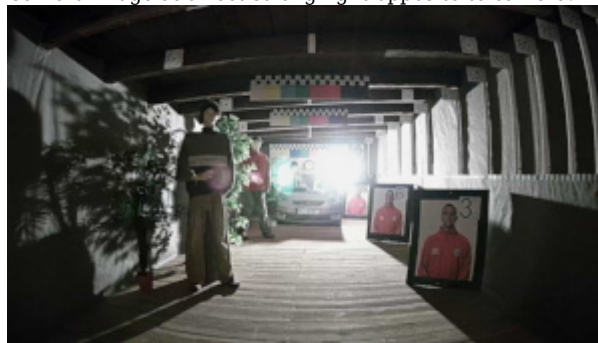

Camera image at direct strong light opposite to camera:

HD-TVI:

Camera image at artificial illumination (about 30Lux):

Camera image at night conditions with internal built-in IR illuminator on:

Camera image at direct strong light opposite to camera: