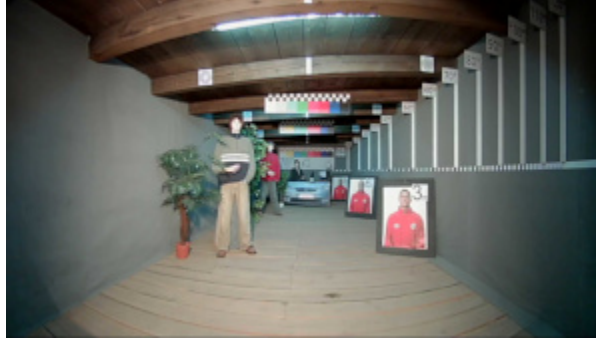

HD-TVI:

Camera image at artificial illumination (about 30Lux):