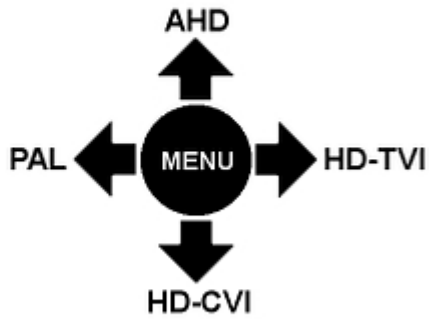

PRESENTATION

Camera is out from clamping ring (the OSD menu controller visible):

Mounting dimensions:

The appropriate signal format selection is done by tilting and holding the joystick for 5 s without entering to the OSD menu. Changing the signal to the NTSC in the camera causes loss of image in connected AHD/HD-CVI/HD-TVI recorder:

In the kit:

OUR TESTS

AHD:

Camera image at artificial illumination (about 30Lux):

Camera image at night conditions with internal built-in IR illuminator on:

Camera image at direct strong light opposite to camera: