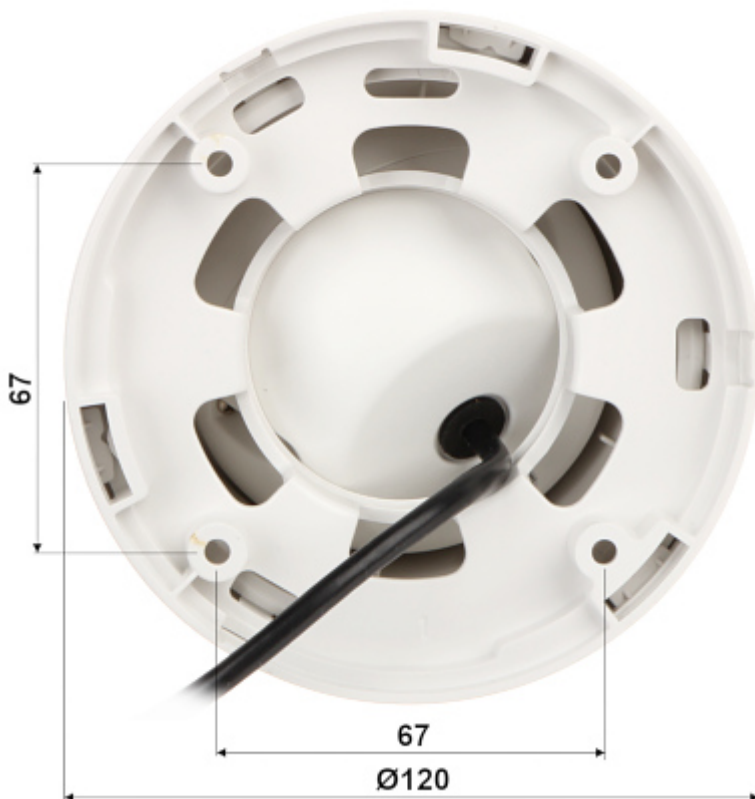

In the case of video transmission using a twisted pair cable and matching transformers (balun), be aware of the possibility of signal reflections and interfering signals.

Setting the camera in PAL mode allows to obtain an image in 960H resolution. The appropriate signal format selection is done by tilting and holding the joystick for 5 s without entering to the OSD menu. Changing the signal to the NTSC in the camera causes loss of image in connected AHD/HD-CVI/HD-TVI recorder.

SPECIFICATION

Standard:	AHD, HD-CVI, HD-TVI, PAL
Sensor:	1/2.9 " Progressive Scan CMOS
Matrix size:	2.1 Mpx
Resolution:	<ul style="list-style-type: none">• 1920 x 1080 - 1080p - AHD / HD-CVI / HD-TVI• 960 x 576 - 960H, PAL
Range of IR illumination:	20 m
IR illuminator power adjustment:	Automatic
Lens:	2.4 mm
View angle:	<ul style="list-style-type: none">• 92 ° (manufacturer data)• ~160 ° (our tests result)
Video output:	1 Vpp 75 Ω, AHD / HD-CVI / HD-TVI / PAL - selectable by switch
Main features:	<ul style="list-style-type: none">• WDR - Wide Dynamic Range• 3D-DNR - Digital Noise Reduction• ICR - Movable InfraRed filter• AGC - Automatic Gain Control• BLC - Back Light Compensation• Auto White Balance• Day/night mode
OSD menu:	✓
Power supply:	12 V DC / 310 mA
Power consumption:	≤ 3.7 W
Housing:	Dome - Metal + Plastic

PRESENTATION

Camera is out from clamping ring (the OSD menu controller visible):

Mounting dimensions:

The appropriate signal format selection is done by tilting and holding the joystick for 5 s without entering to the OSD menu. Changing the signal to the NTSC in the camera causes loss of image in connected AHD/HD-CVI/HD-TVI recorder: