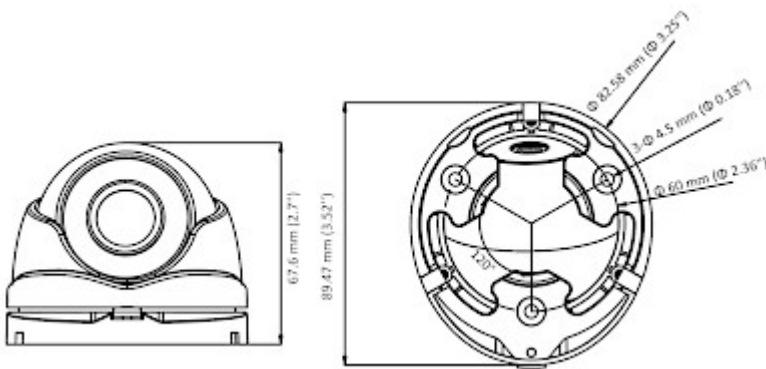

## PRESENTATION

Camera is out from clamping ring:

Dimensions:

The change of the AHD / HD-CVI / HD-TVI / PAL standard is done with the corresponding button by keeping it pressed for approx. 5 seconds:

In the kit: