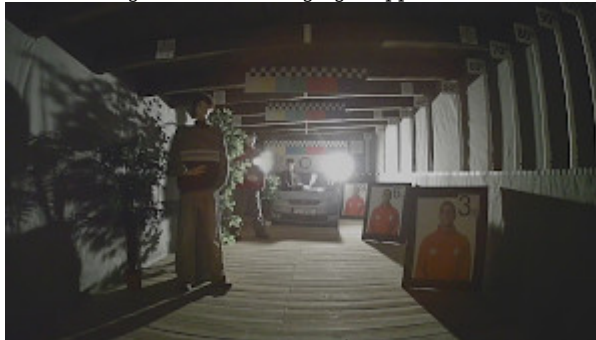

Camera image at artificial illumination (about 30Lux):

Camera image at night conditions with internal built-in IR illuminator on:

Camera image at direct strong light opposite to camera:

HD-TVI:

Camera image at artificial illumination (about 30Lux):

Camera image at night conditions with internal built-in IR illuminator on:

Camera image at direct strong light opposite to camera: