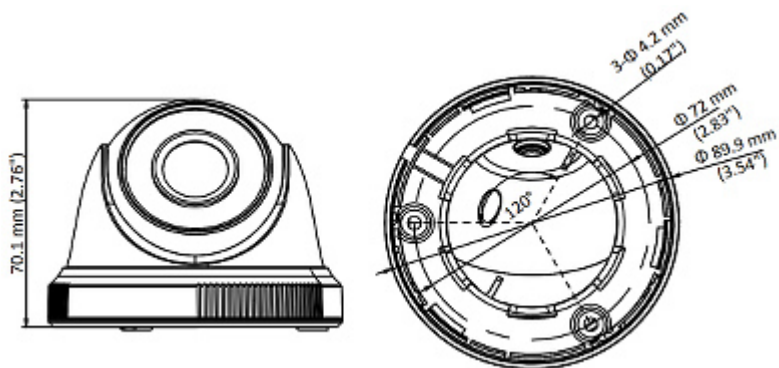

## PRESENTATION

Camera is out from clamping ring:

Dimensions:

The change of the AHD / HD-CVI / HD-TVI / PAL standard is done with the corresponding button by keeping it pressed for approx. 5 seconds:

In the kit: