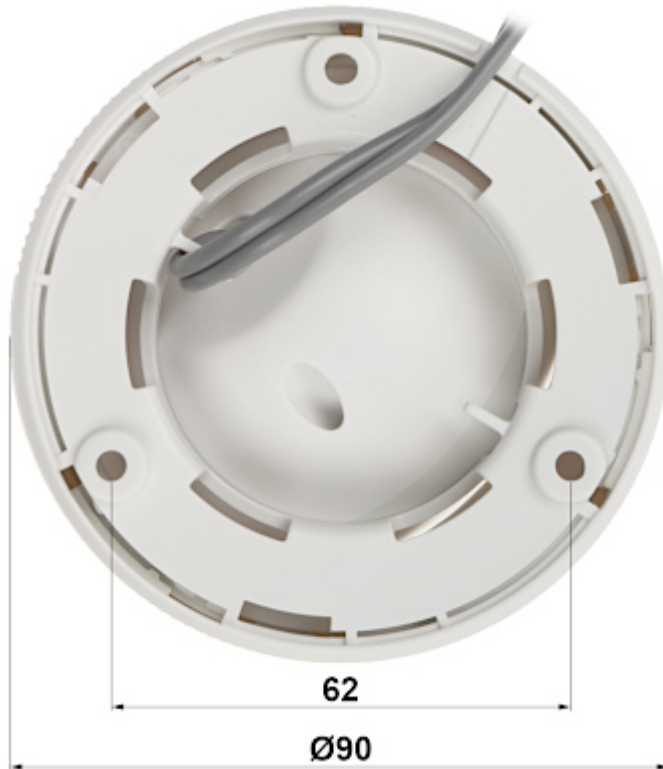

Code: DS-2CE56D0T-IRPF(2.8mm)(C)

In the case of video transmission using a twisted pair cable and matching transformers (balun), be aware of the possibility of signal reflections and interfering signals.

DELTA-OPTI Monika Matysiak; <https://www.delta.poznan.pl>  
POL; 60-713 Poznań; Graniczna 10  
e-mail: [delta-opti@delta.poznan.pl](mailto:delta-opti@delta.poznan.pl); tel: +(48) 61 864 69 60

Vandal-proof:	—
Color:	White
Operation temp:	-40 °C ... 60 °C
Weight:	0.13 kg
Dimensions:	Ø 90 x 70 mm
Manufacturer / Brand:	Hikvision
SAP Code:	300613467
Guarantee:	<b>3 years</b>

## PRESENTATION

Camera is out from clamping ring:

Dimensions:

The change of the AHD / HD-CVI / HD-TVI / PAL standard is done with the corresponding button by keeping it pressed for approx. 5 seconds:

In the kit: