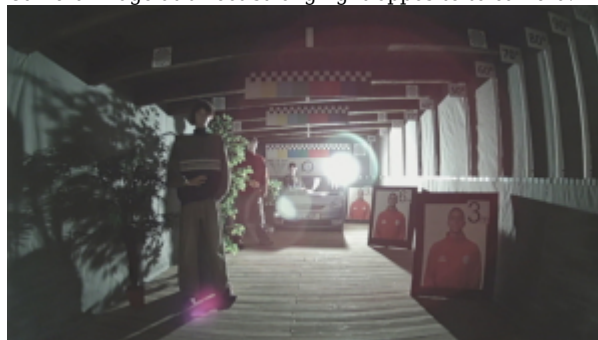

Main features:	<ul style="list-style-type: none"> • WDR - 120 dB - Wide Dynamic Range • 2D-DNR, 3D-DNR - Digital Noise Reduction • F-DNR (Defog) - Reduction of image noise caused by precipitation • ICR - Movable InfraRed filter • BLC/HLC - Back Light / High Light Compensation • Auto White Balance • AGC - Automatic Gain Control • Mirror - Mirror image • Sharpness - sharper image outlines • Privacy zones - max. 8
OSD menu:	OSD menu available via DAHUA recorder
Power supply:	12 V DC / 490 mA
Power consumption:	≤ 5.8 W
Housing:	Dome, Metal + Plastic
Color:	White
Vandal-proof:	—
"Index of Protection":	IP67
Operation temp:	-40 °C ... 60 °C
Weight:	0.32 kg
Dimensions:	Ø 110 x 96 mm
Manufacturer / Brand:	DAHUA
Guarantee:	3 years

Camera image at artificial illumination (about 30Lux):

Camera image at night conditions with internal built-in IR illuminator on:

Camera image at direct strong light opposite to camera:

HD-CVI:

Camera image at artificial illumination (about 30Lux):