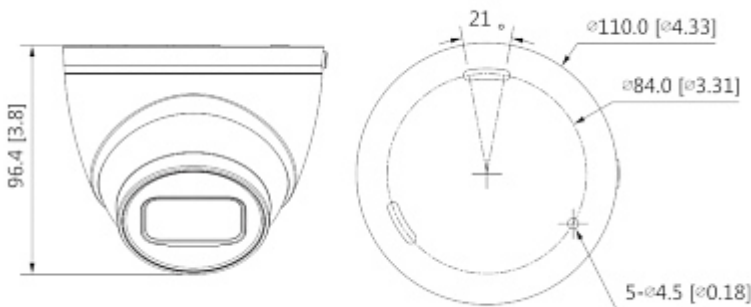

Main features:	<ul style="list-style-type: none"> • WDR - 120 dB - Wide Dynamic Range • 2D-DNR, 3D-DNR - Digital Noise Reduction • F-DNR (Defog) - Reduction of image noise caused by precipitation • ICR - Movable InfraRed filter • BLC/HLC - Back Light / High Light Compensation • Auto White Balance • AGC - Automatic Gain Control • Mirror - Mirror image • Sharpness - sharper image outlines • Privacy zones - max. 8
OSD menu:	OSD menu available via DAHUA recorder
Power supply:	12 V DC / 490 mA
Power consumption:	≤ 5.8 W
Housing:	Dome, Metal + Plastic
Color:	White
Vandal-proof:	—
"Index of Protection":	IP67
Operation temp:	-40 °C ... 60 °C
Weight:	0.32 kg
Dimensions:	Ø 110 x 96 mm
Manufacturer / Brand:	DAHUA
Guarantee:	3 years

PRESENTATION

Camera is out from clamping ring:

Mounting side view:

Camera dimensions:

Standard changes are made using configuration switches:

In the kit:

OUR TESTS

AHD:

Camera image at artificial illumination (about 30Lux):

Camera image at night conditions with internal built-in IR illuminator on:

Camera image at direct strong light opposite to camera:

HD-CVI:

Camera image at artificial illumination (about 30Lux):

Camera image at direct strong light opposite to camera:

PACKAGE

Dimensions (L x W x H): 0x0x0 mm	Gross Weight: 0 kg
----------------------------------	--------------------

DELTA-OPTI Monika Matysiak; <https://www.delta.poznan.pl>
POL; 60-713 Poznań; Graniczna 10
e-mail: delta-opti@delta.poznan.pl; tel: +(48) 61 864 69 60