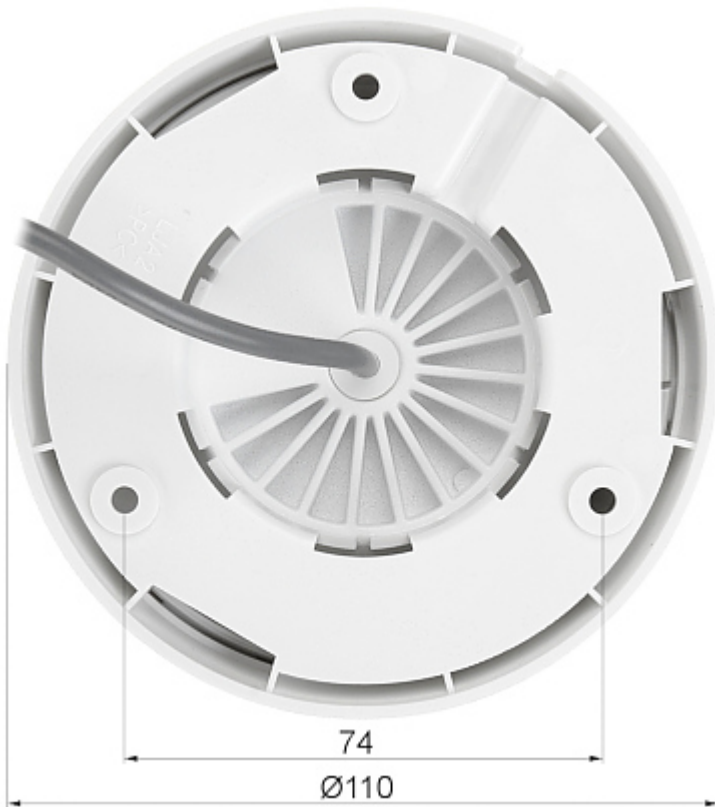

In the case of video transmission using a twisted pair cable and matching transformers (balun), be aware of the possibility of signal reflections and interfering signals.

SPECIFICATION

Standard:	AHD / HD-CVI / HD-TVI / CVBS
Sensor:	Progressive Scan CMOS
Matrix size:	2.1 Mpx
Resolution:	1920 x 1080 - 1080p
Range of IR illumination:	40 m
IR illuminator power adjustment:	Automatic
Lens:	3.6 mm
View angle:	<ul style="list-style-type: none">• 80 ° (manufacturer data)• 75 ° (our tests result)
IR illuminator support:	ICR - Movable InfraRed filter
Video output:	AHD / HD-CVI / HD-TVI / CVBS, 1 Vpp / 75 Ω
Main features:	<ul style="list-style-type: none">• D-WDR - Wide Dynamic Range• 2D-DNR - Digital Noise Reduction• EXIR - high-efficiency infrared LEDs technology, which evenly covers the whole plan of both central vantage points of the scene as well as the corners• AGC - Automatic Gain Control• ICR - Movable InfraRed filter• Auto White Balance• BLC - Back Light Compensation• HLC - High Light Compensation (spot)• Sharpness - sharper image outlines
OSD menu:	✓

PRESENTATION

Camera is out from clamping ring:

Mounting side view:

Dimensions:

The change of the AHD / HD-CVI / HD-TVI / PAL standard is done with the corresponding button by keeping it pressed for approx. 5 seconds: