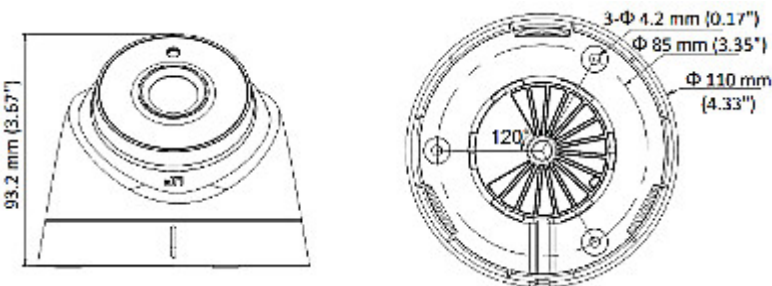

PRESENTATION

Camera is out from clamping ring:

Mounting side view:

Dimensions:

The change of the AHD / HD-CVI / HD-TVI / PAL standard is done with the corresponding button by keeping it pressed for approx. 5 seconds: