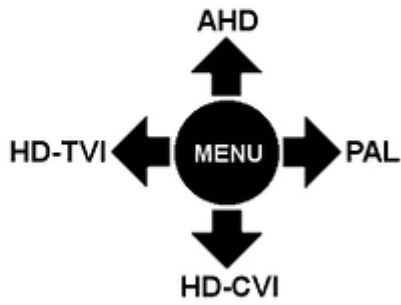

PRESENTATION

Camera is out from clamping ring (the OSD menu controller visible):

Mounting dimensions:

The appropriate signal format selection is done by tilting the joystick in the desired direction while switching voltage:

Configuration

- 1) Move the joystick in the correct direction
 - 2) Turn on the power
- In the kit:

OUR TESTS

AHD:

Camera image at artificial illumination (about 30Lux):

Camera image at night conditions with internal built-in IR illuminator on: