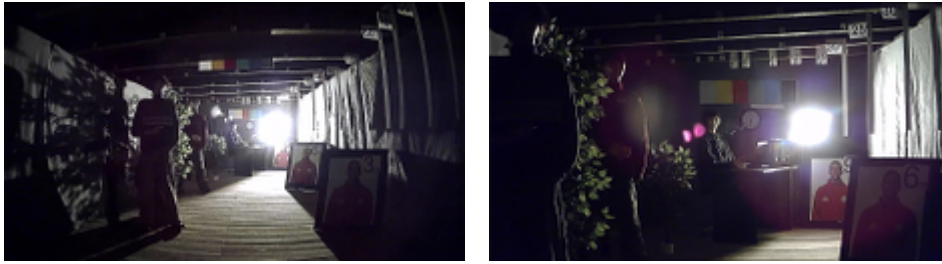

Camera image at direct strong light opposite to camera: