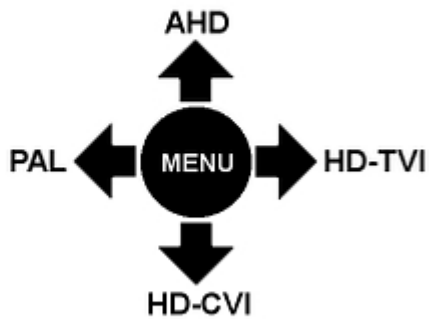

## PRESENTATION

Camera view after remove the Dome cover - camera lens adjustment knobs are visible:

Mounting side view:

The appropriate signal format selection is done by tilting and holding the joystick for 5 s without entering to the OSD menu. Changing the signal to the NTSC in the camera causes loss of image in connected AHD recorder:

In the kit: