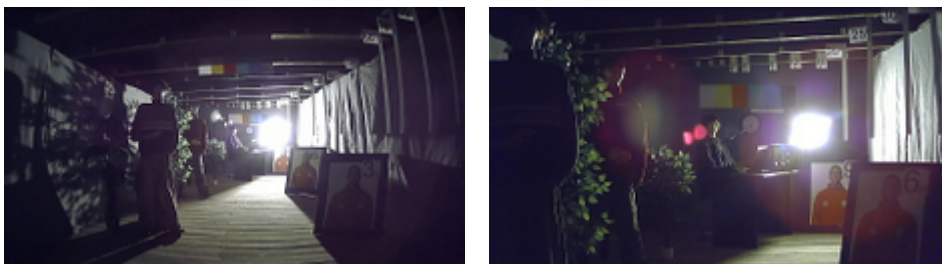

Camera image at direct strong light opposite to camera:

HD-CVI:

Camera image at artificial illumination (about 30Lux):

Camera image at night conditions with internal built-in IR illuminator on:

Camera image at direct strong light opposite to camera:

HD-TVI:

Camera image at artificial illumination (about 30Lux):

Camera image at night conditions with internal built-in IR illuminator on:

Camera image at direct strong light opposite to camera: