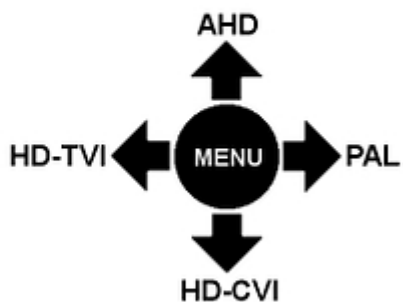

PRESENTATION

Camera is out from clamping ring (the OSD menu controller visible):

Mounting side view:

The appropriate signal format selection is done by tilting the joystick in the desired direction while switching voltage:

Configuration

- 1) Move the joystick in the correct direction
 - 2) Turn on the power
- In the kit:

OUR TESTS

AHD:

Camera image at artificial illumination (about 30Lux):

Camera image at night conditions with internal built-in IR illuminator on: