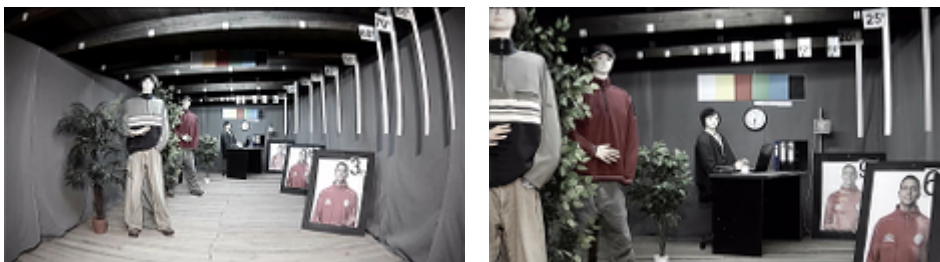

Configuration

- 1) Move the joystick in the correct direction
 - 2) Turn on the power
- In the kit:

OUR TESTS

AHD:

Camera image at artificial illumination (about 30Lux):

Camera image at night conditions with internal built-in IR illuminator on: