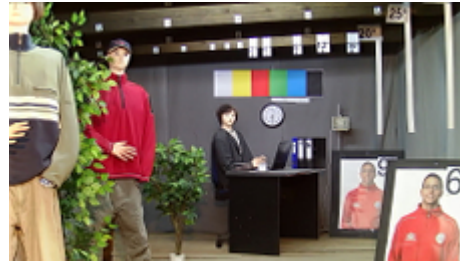

Camera image at night conditions with internal built-in IR illuminator on: