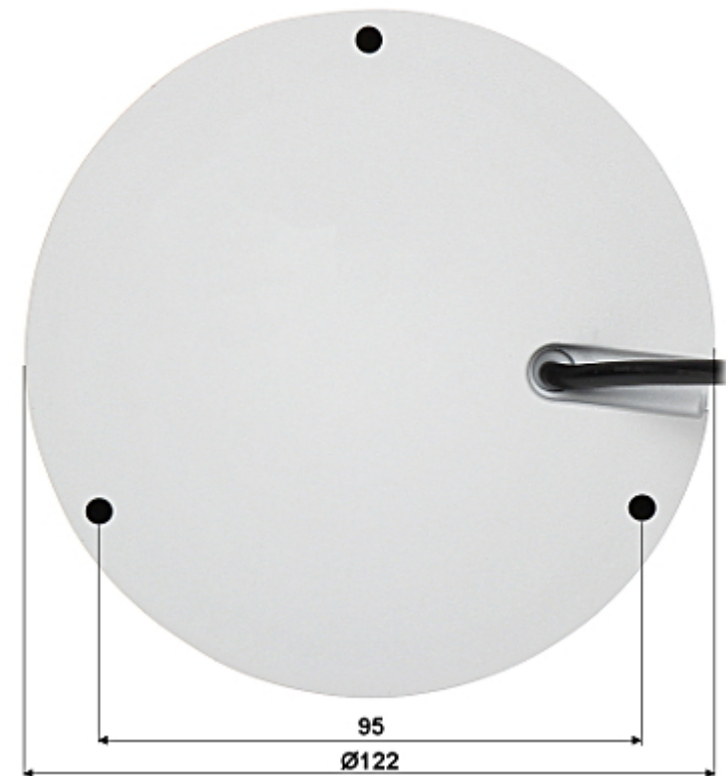

Attention! The camera default setting is HD-CVI standard. To change the camera standard you need use the PFM820 controller, available separately.

SPECIFICATION

Standard:	AHD, HD-CVI, HD-TVI, PAL
Sensor:	1/2.9 " CMOS
Matrix size:	2.4 Mpx
Resolution:	<ul style="list-style-type: none">• AHD / HD-CVI / HD-TVI : 1920 x 1080 - 1080p , 1280 x 720 - 720p• PAL : 960 x 576 - 960H
Range of IR illumination:	30 m
IR illuminator power adjustment:	Automatic
Lens:	2.7 ... 13.5 mm
View angle:	104 ° ... 28 °
S/N ratio:	> 65 dB
Video output:	1 Vpp 75 Ω, AHD / HD-CVI / HD-TVI / PAL - To change the standard, in which the camera is operating, the PFM820 controller is required
Main features:	<ul style="list-style-type: none">• 2D-DNR - Digital Noise Reduction• D-WDR - Wide Dynamic Range• ICR - Movable InfraRed filter• BLC/HLC - Back Light / High Light Compensation• AGC - Automatic Gain Control• Mirror - Mirror image• Privacy zones - max. 4• Sharpness - sharper image outlines• Auto White Balance
OSD menu:	✓
Vandal-proof:	IK10

DELTA-OPTI Monika Matysiak; <https://www.delta.poznan.pl>
POL; 60-713 Poznań; Graniczna 10
e-mail: delta-opti@delta.poznan.pl; tel: +(48) 61 864 69 60

"Index of Protection":	IP67
Power supply:	12 V DC / 280 mA
Power consumption:	≤ 3.4 W
Housing:	Dome - Metal
Color:	White
Operation temp:	-40 °C ... 60 °C
Weight:	0.400 kg
Dimensions:	Ø 122 x 89 mm
Supported languages:	English, Chinese, French, Spanish, Japanese, Korean, German, Polish, Portuguese, Russian, Italian
Manufacturer / Brand:	DAHUA
Guarantee:	3 years

PRESENTATION

Camera view after remove the Dome cover:

Mounting side view:

In the kit:

OUR TESTS

AHD:

Camera image at artificial illumination (about 30Lux):

Camera image at night conditions with internal built-in IR illuminator on: