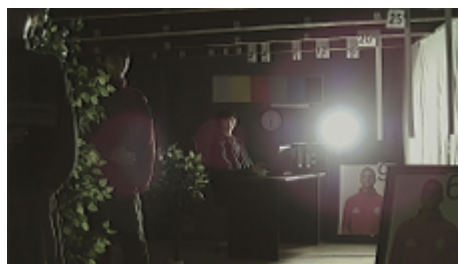

Camera image at direct strong light opposite to camera:

PACKAGE

Dimensions (L x W x H): 0x0x0 mm	Gross Weight: 0 kg