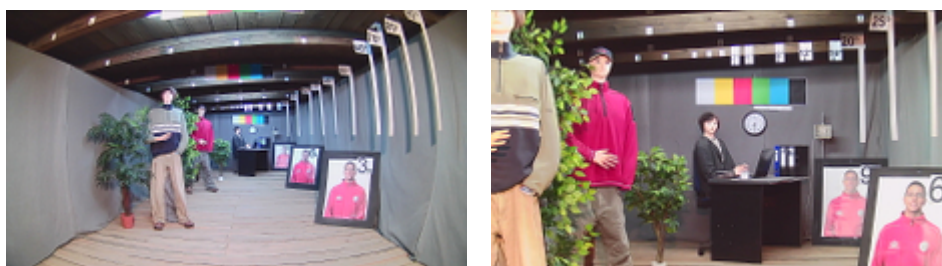

PRESENTATION

Camera view after remove the Dome cover:

Mounting side view:

In the kit:

OUR TESTS

AHD:

Camera image at artificial illumination (about 30Lux):

Camera image at night conditions with internal built-in IR illuminator on: