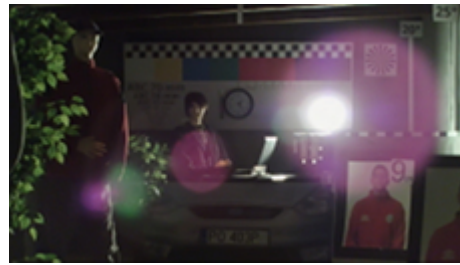

In the case of video transmission using a twisted pair cable and matching transformers (balun), be aware of the possibility of signal reflections and interfering signals.

Attention! The camera default setting is HD-CVI standard. To change the camera standard you need use the BCS-QRC controller, available separately.

PRESENTATION

Camera is out from clamping ring:

Mounting side view:

In the kit:

OUR TESTS

AHD:

Camera image at artificial illumination (about 30Lux):

Camera image at night conditions with internal built-in IR illuminator on:

Camera image at direct strong light opposite to camera:

HD-CVI:

Camera image at artificial illumination (about 30Lux):

Camera image at night conditions with internal built-in IR illuminator on:

DELTA-OPTI Monika Matysiak; <https://www.delta.poznan.pl>
POL; 60-713 Poznań; Graniczna 10
e-mail: delta-opti@delta.poznan.pl; tel: +(48) 61 864 69 60

Camera image at direct strong light opposite to camera:

HD-TVI:

Camera image at artificial illumination (about 30Lux):

Camera image at night conditions with internal built-in IR illuminator on:

Camera image at direct strong light opposite to camera: