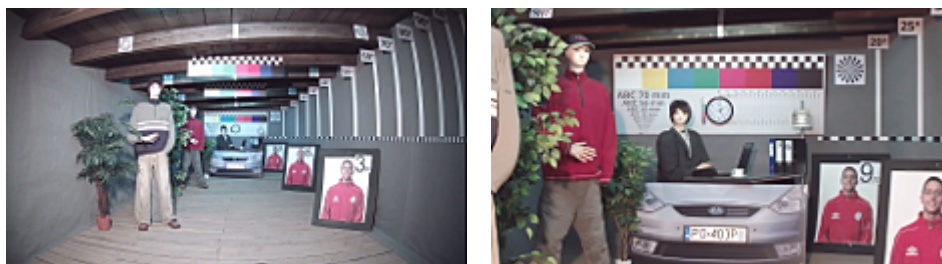

PRESENTATION

Camera is out from clamping ring:

Mounting side view:

Dimensions:

In the kit:

OUR TESTS

AHD:

Camera image at artificial illumination (about 30Lux):