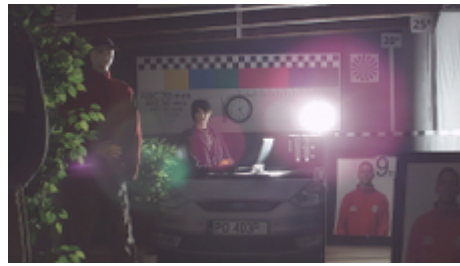

## OUR TESTS

AHD:

Camera image at artificial illumination (about 30Lux):

Camera image at night conditions with internal built-in IR illuminator on:

Camera image at direct strong light opposite to camera:

DELTA-OPTI Monika Matysiak; <https://www.delta.poznan.pl>  
POL; 60-713 Poznań; Graniczna 10  
e-mail: [delta-opti@delta.poznan.pl](mailto:delta-opti@delta.poznan.pl); tel: +(48) 61 864 69 60

Camera image at night conditions with internal built-in IR illuminator on:

Camera image at direct strong light opposite to camera: