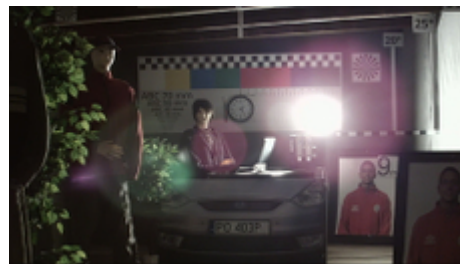

## OUR TESTS

AHD:

Camera image at artificial illumination (about 30Lux):

Camera image at night conditions with internal built-in IR illuminator on:

Camera image at direct strong light opposite to camera:

DELTA-OPTI Monika Matysiak; <https://www.delta.poznan.pl>  
POL; 60-713 Poznań; Graniczna 10  
e-mail: [delta-opti@delta.poznan.pl](mailto:delta-opti@delta.poznan.pl); tel: +(48) 61 864 69 60

HD-CVI:

Camera image at artificial illumination (about 30Lux):

Camera image at night conditions with internal built-in IR illuminator on:

Camera image at direct strong light opposite to camera:

HD-TVI:

Camera image at artificial illumination (about 30Lux):

Camera image at night conditions with internal built-in IR illuminator on:

Camera image at direct strong light opposite to camera: