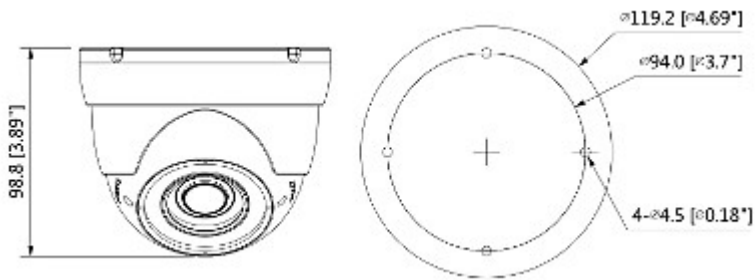

PRESENTATION

Camera is out from clamping ring:

Mounting side view:

Dimensions:

In the kit:

OUR TESTS

AHD:

Camera image at artificial illumination (about 30Lux):