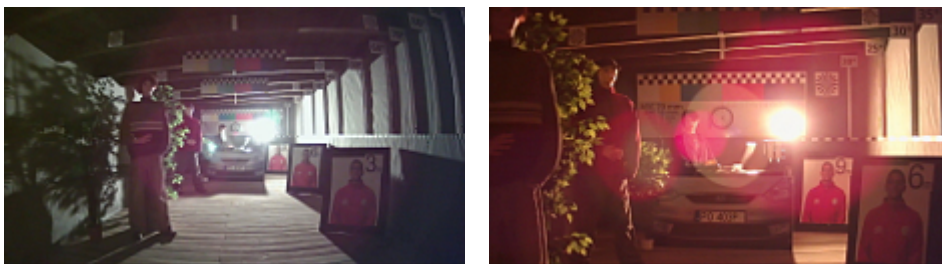

Camera image at direct strong light opposite to camera:

HD-CVI:

Camera image at artificial illumination (about 30Lux):

Camera image at night conditions with internal built-in IR illuminator on:

Camera image at direct strong light opposite to camera:

HD-TVI:

Camera image at artificial illumination (about 30Lux):

Camera image at night conditions with internal built-in IR illuminator on:

Camera image at direct strong light opposite to camera: