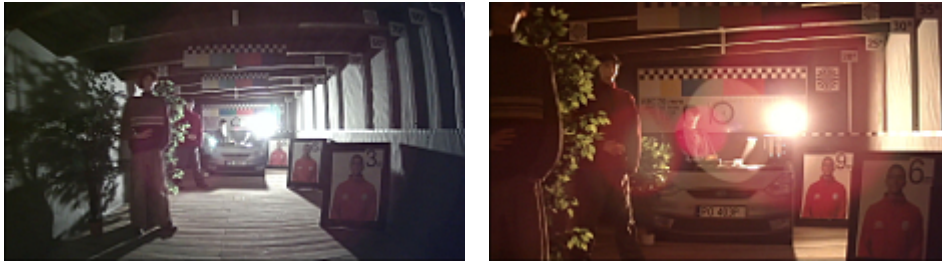

HD-TVI:

Camera image at artificial illumination (about 30Lux):

Camera image at night conditions with internal built-in IR illuminator on:

Camera image at direct strong light opposite to camera: