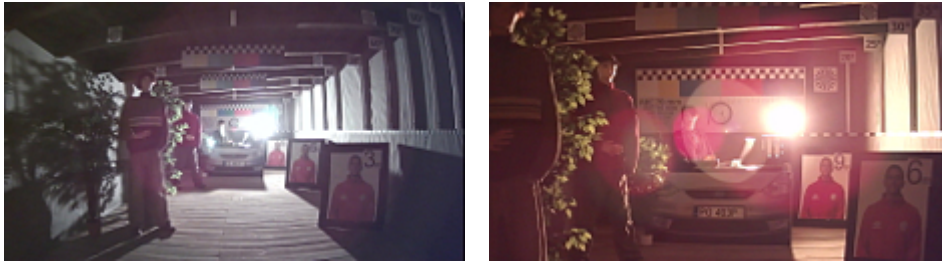

## PRESENTATION

Camera view after remove the Dome cover:

Camera view after remove the Dome cover - camera lens adjustment knobs are visible:

Mounting side view:

In the kit:

### OUR TESTS

AHD:

Camera image at artificial illumination (about 30Lux):

Camera image at night conditions with internal built-in IR illuminator on:

DELTA-OPTI Monika Matysiak; <https://www.delta.poznan.pl>  
POL; 60-713 Poznań; Graniczna 10  
e-mail: delta-opti@delta.poznan.pl; tel: +(48) 61 864 69 60

Camera image at direct strong light opposite to camera:

HD-CVI:

Camera image at artificial illumination (about 30Lux):

Camera image at night conditions with internal built-in IR illuminator on:

Camera image at direct strong light opposite to camera: