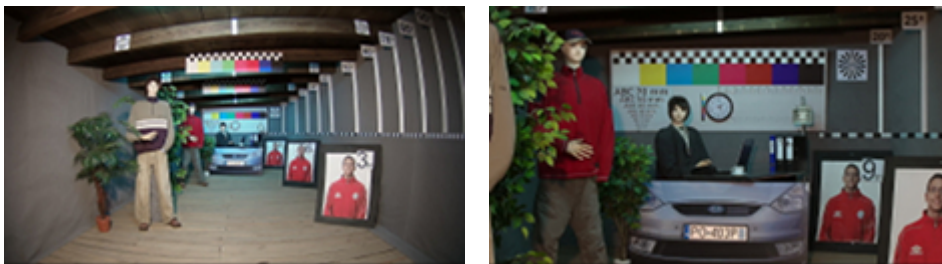

HD-CVI:

Camera image at artificial illumination (about 30Lux):