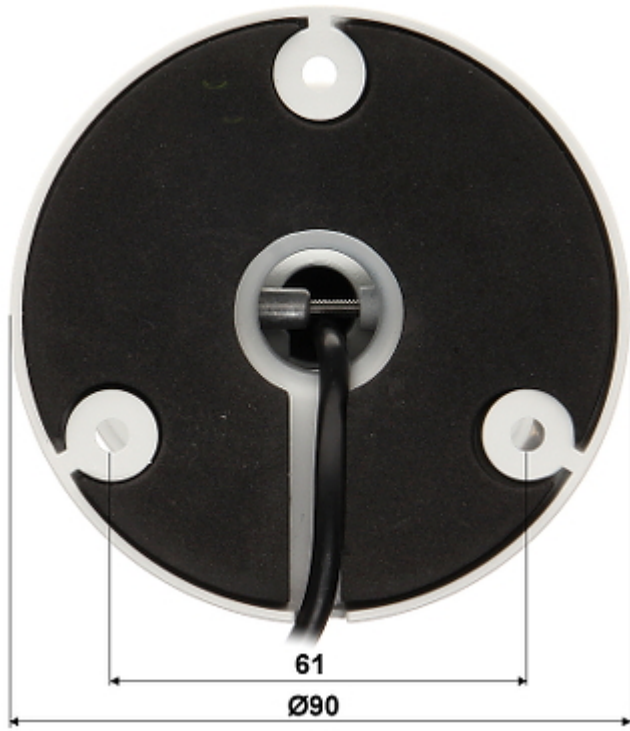

Standard:	AHD / HD-CVI / HD-TVI / PAL
Sensor:	1/2.7 " Progressive Scan CMOS
Matrix size:	2.0 Mpx
IR illuminator support:	ICR - Movable InfraRed filter
Resolution:	1920 x 1080 - 1080p
Lens:	3.6 mm
View angle:	90 °
Range of IR illumination:	80 m
IR illuminator power adjustment:	Automatic
Video output:	AHD / HD-CVI / HD-TVI / PAL, 1 Vpp / 75 Ω
S/N ratio:	> 65 dB
OSD menu:	—
Main features:	<ul style="list-style-type: none">• ICR - Movable InfraRed filter• D-WDR - Wide Dynamic Range• 2D-DNR - Digital Noise Reduction• BLC - Back Light Compensation• AGC - Automatic Gain Control• Auto White Balance
Power supply:	12 V DC / 410 mA
Power consumption:	≤ 5 W
Housing:	Compact, Metal
Color:	White

PRESENTATION

Front view:

Side view:

Mounting side view:

In the kit:

OUR TESTS

AHD:

Camera image at artificial illumination (about 30Lux):

Camera image at night conditions with internal built-in IR illuminator on:

Camera image at direct strong light opposite to camera:

HD-CVI:

Camera image at artificial illumination (about 30Lux):

Camera image at night conditions with internal built-in IR illuminator on: