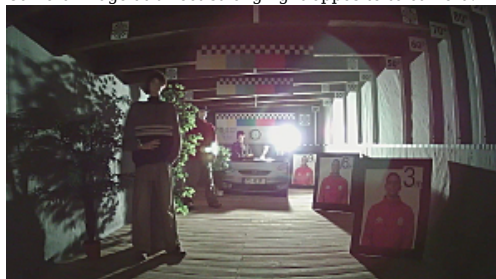

PRESENTATION

Front view:

Side view:

Mounting side view:

In the kit:

OUR TESTS

AHD:

Camera image at artificial illumination (about 30Lux):

Camera image at night conditions with internal built-in IR illuminator on:

Camera image at direct strong light opposite to camera:

HD-CVI:

Camera image at artificial illumination (about 30Lux):

Camera image at night conditions with internal built-in IR illuminator on:

Camera image at direct strong light opposite to camera:

HD-TVI:

Camera image at artificial illumination (about 30Lux):

Camera image at night conditions with internal built-in IR illuminator on:

Camera image at direct strong light opposite to camera: