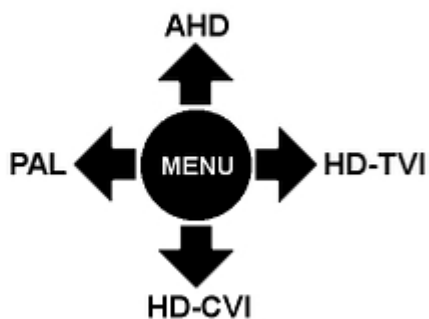

The appropriate signal format selection is done by tilting and holding the joystick for 5 s without entering to the OSD menu. Changing the signal to the NTSC in the camera causes loss of image in connected AHD recorder: