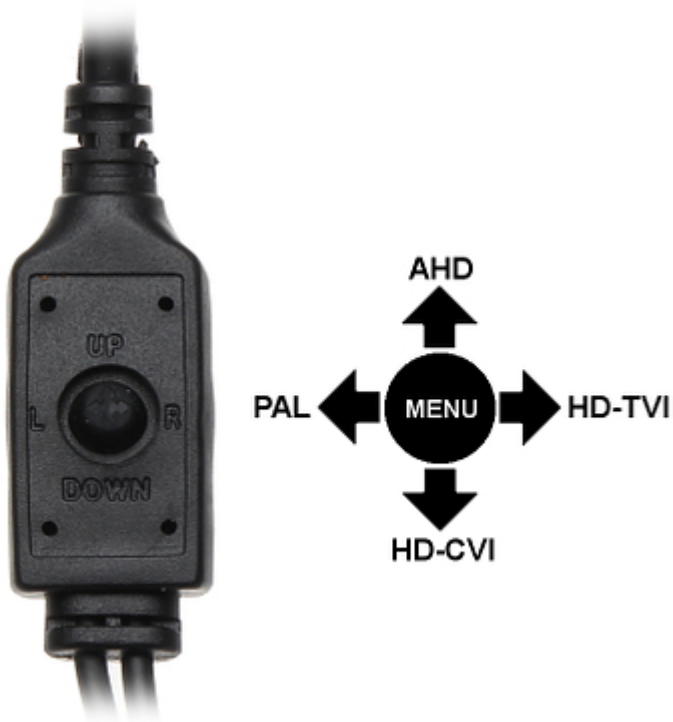

The range of IR illumination according to the manufacturer data, depends on outer conditions (visibility - air transparency, environment, wall colors ie. scene reflectance).

Setting the camera in PAL mode allows to obtain an image in 960H resolution. The appropriate signal format selection is done by tilting and holding the joystick for 5 s without entering to the OSD menu. Changing the signal to the NTSC in the camera causes loss of image in connected AHD recorder.

### SPECIFICATION

Standard:	AHD, HD-CVI, HD-TVI, PAL
Sensor:	1/3 " S3130 CMOS
Digital Image Processor:	HTC960E
Matrix size:	1.3 Mpx
Resolution:	1280 x 720 - 720p, AHD-M, HD-CVI, HD-TVI , 960 x 576 - 960H, PAL
Range of IR illumination:	20 m
IR illuminator power adjustment:	Automatic
Lens:	3.6 mm, 2 Mpx
View angle:	<ul style="list-style-type: none"><li>• 72 ° (manufacturer data)</li><li>• 70 ° (our tests result)</li></ul>
S/N ratio:	> 50 dB
Video output:	1 Vpp 75 Ω, AHD / HD-CVI / HD-TVI / PAL - selectable by switch
Main features:	<ul style="list-style-type: none"><li>• ICR - Movable InfraRed filter</li><li>• DNR - Digital Noise Reduction</li><li>• WDR - Wide Dynamic Range</li><li>• AGC - Automatic Gain Control</li><li>• Auto White Balance</li><li>• Sharpness - sharper image outlines</li></ul>
OSD menu:	✓
"Index of Protection":	IP66
Power supply:	12 V DC / 290 mA
Power consumption:	≤ 3.5 W
Housing:	Compact - Metal

The appropriate signal format selection is done by tilting and holding the joystick for 5 s without entering to the OSD menu. Changing the signal to the NTSC in the camera causes loss of image in connected AHD recorder: