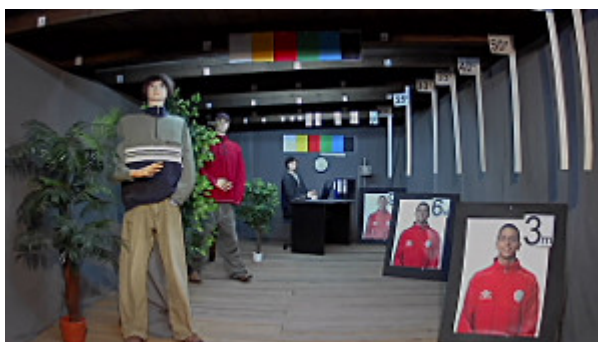

Camera image at artificial illumination (about 30Lux):

Camera image at night conditions with internal built-in IR illuminator on: