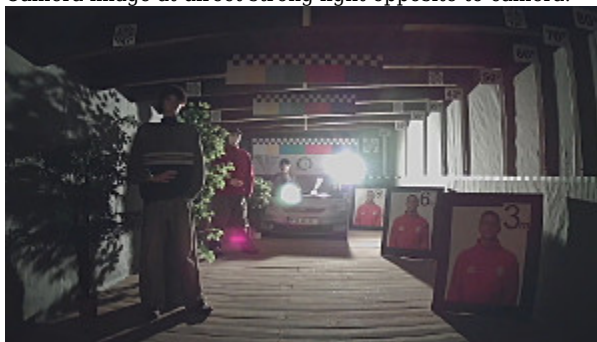

OUR TESTS

AHD:

Camera image at artificial illumination (about 30Lux):

Camera image at night conditions with internal built-in IR illuminator on:

Camera image at direct strong light opposite to camera:

HD-CVI:

Camera image at artificial illumination (about 30Lux):

Camera image at night conditions with internal built-in IR illuminator on:

Camera image at direct strong light opposite to camera:

HD-TVI:

Camera image at artificial illumination (about 30Lux):