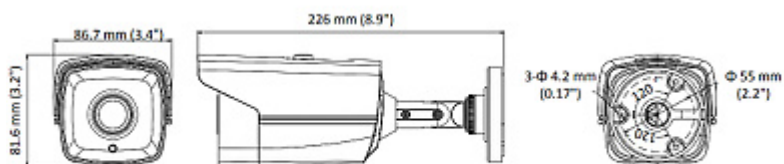

DELTA-OPTI Monika Matysiak; <https://www.delta.poznan.pl>
POL; 60-713 Poznań; Graniczna 10
e-mail: delta-opti@delta.poznan.pl; tel: +(48) 61 864 69 60

"Index of Protection":	IP66
Operation temp:	-40 °C ... 60 °C
Weight:	0.45 kg
Dimensions:	220 x 87 x 82 mm
Supported languages:	—
Manufacturer / Brand:	Hikvision
SAP Code:	300507955
Guarantee:	3 years

PRESENTATION

Side view:

Camera dimensions:

Mounting side view:

The change of the AHD / HD-CVI / HD-TVI / PAL standard is done with the corresponding button by keeping it pressed for approx. 5 seconds:

In the kit: