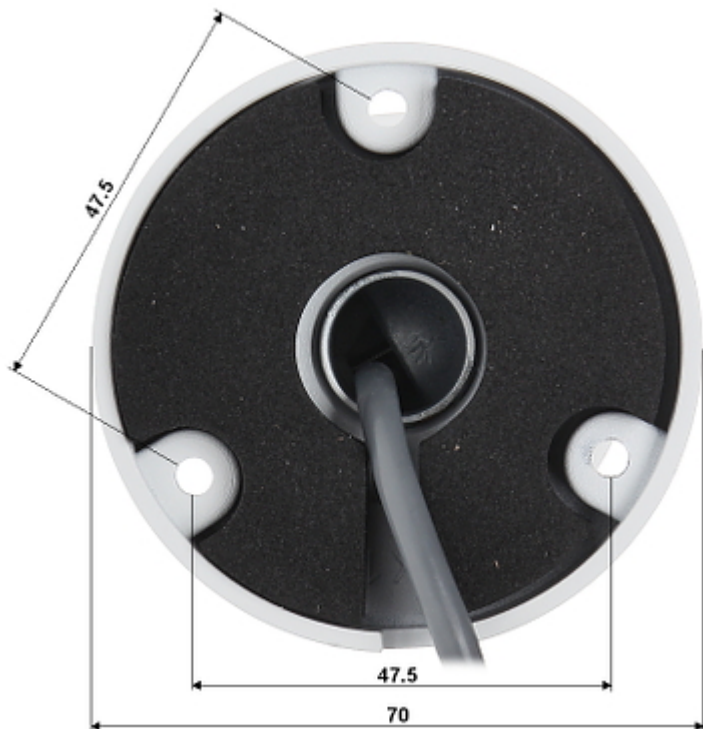

In the case of video transmission using a twisted pair cable and matching transformers (balun), be aware of the possibility of signal reflections and interfering signals.

The 3-Axis integrated camera bracket has a regulation in all three planes, which allows to turn the camera to any direction. Camera is according to IP66 Index of Protection norm.

PRESENTATION

Side view:

Camera dimensions:

Mounting side view:

The change of the AHD / HD-CVI / HD-TVI / PAL standard is done with the corresponding button by keeping it pressed for approx. 5 seconds:

In the kit:

OUR TESTS

AHD:

Camera image at artificial illumination (about 30Lux):

Camera image at night conditions with internal built-in IR illuminator on:

Camera image at direct strong light opposite to camera:

HD-CVI: