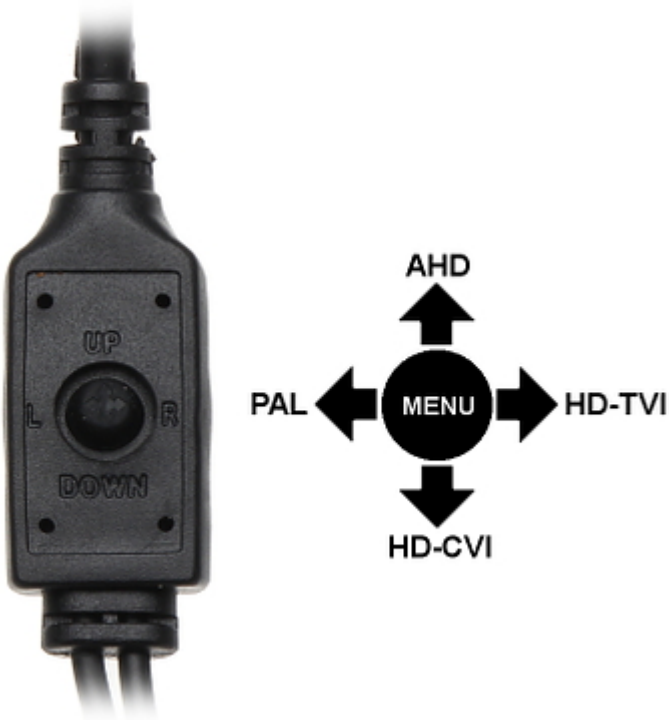

The appropriate signal format selection is done by tilting and holding the joystick for 5 s without entering to the OSD menu. Changing the signal to the NTSC in the camera causes loss of image in connected AHD/HD-CVI/HD-TVI recorder:

In the kit:

DELTA-OPTI Monika Matysiak; <https://www.delta.poznan.pl>
POL; 60-713 Poznań; Graniczna 10
e-mail: delta-opti@delta.poznan.pl; tel: +(48) 61 864 69 60