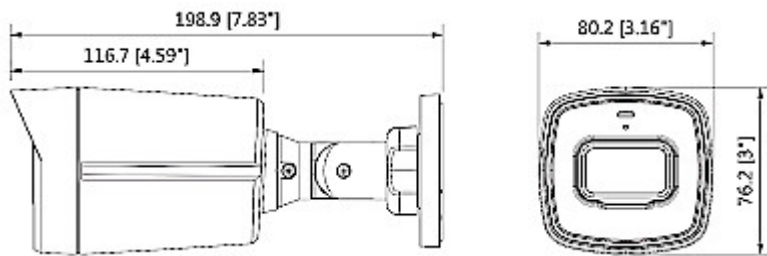

## PRESENTATION

Front view:

Side view:

Camera mounting side view:

Dimensions:

In the kit:

## PACKAGE

|                                  |                    |
|----------------------------------|--------------------|
| Dimensions (L x W x H): 0x0x0 mm | Gross Weight: 0 kg |
|----------------------------------|--------------------|