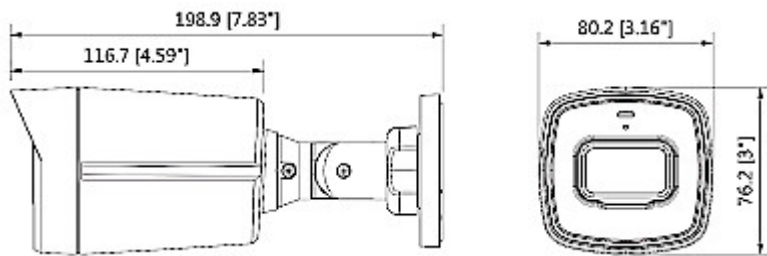

Power supply:	12 V DC / 470 mA
Power consumption:	≤ 5.6 W
Housing:	Compact, Plastic
Color:	White
"Index of Protection":	IP67
Operation temp:	-40 °C ... 60 °C
Weight:	0.28 kg
Dimensions:	198 x 80 x 76 mm
Supported languages:	Polish, English, French, Spanish, German, Portuguese, Russian, Italian
Manufacturer / Brand:	DAHUA
Guarantee:	<b>3 years</b>

## PRESENTATION

Front view:

Side view:

Mounting side view:

Dimensions:

In the kit:

## PACKAGE

Dimensions (L x W x H): 0x0x0 mm	Gross Weight: 0 kg
----------------------------------	--------------------