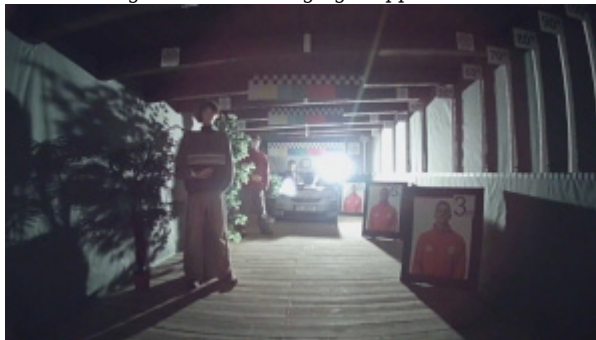

Camera image at direct strong light opposite to camera:

HD-TVI:

Camera image at artificial illumination (about 30Lux):

Camera image at night conditions with internal built-in IR illuminator on:

Camera image at direct strong light opposite to camera: