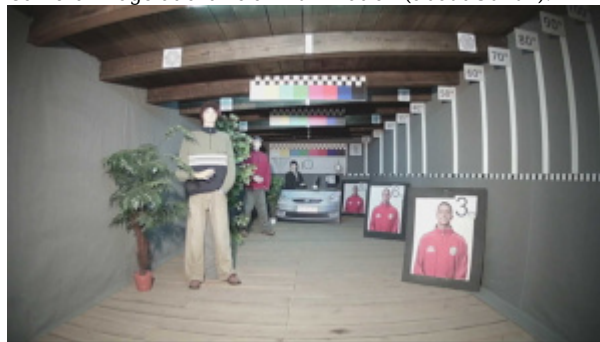

PRESENTATION

Front view:

Side view:

Camera mounting side view:

In the kit:

OUR TESTS

AHD:

Camera image at artificial illumination (about 30Lux):