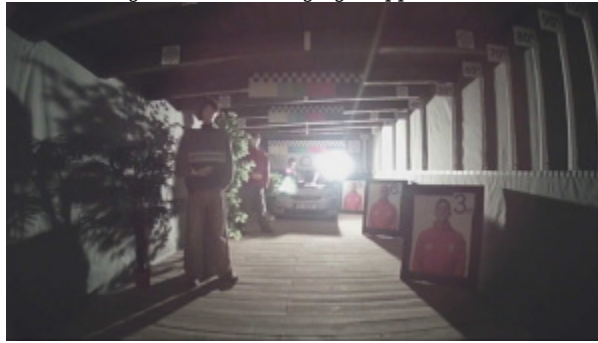

PRESENTATION

Front view:

Side view:

Camera mounting side view:

In the kit:

OUR TESTS

AHD:

Camera image at artificial illumination (about 30Lux):

Camera image at night conditions with internal built-in IR illuminator on:

Camera image at direct strong light opposite to camera:

HD-CVI:

Camera image at artificial illumination (about 30Lux):

Camera image at night conditions with internal built-in IR illuminator on: