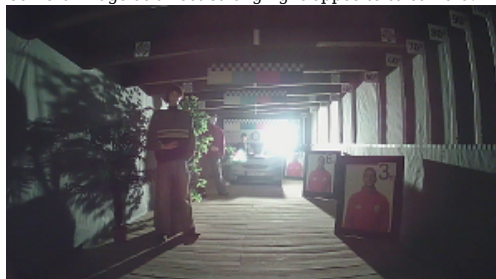

Camera image at direct strong light opposite to camera: