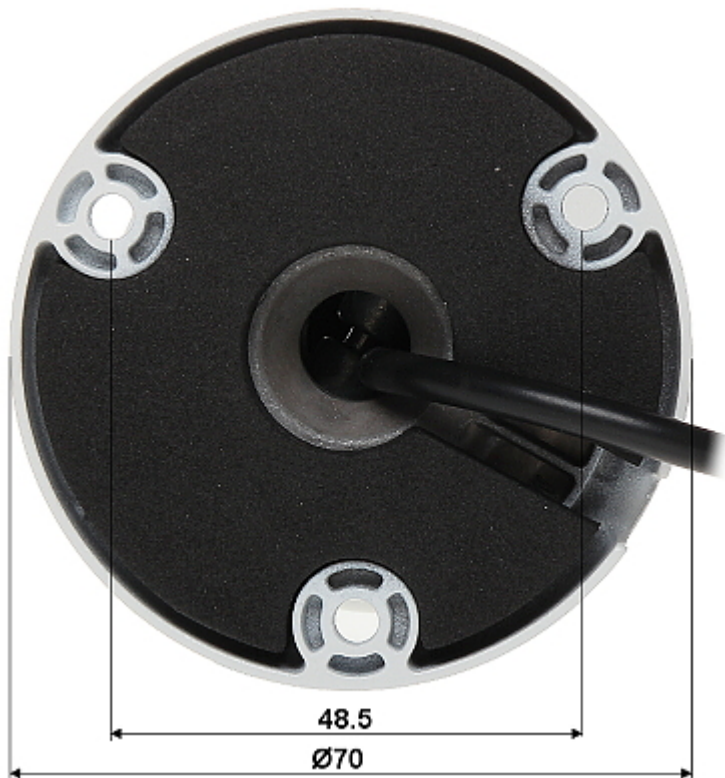

SPECIFICATION

| | |
|----------------------------------|---|
| Standard: | AHD, HD-CVI, HD-TVI, PAL |
| Sensor: | 1/2.7 " CMOS |
| Matrix size: | 2.1 Mpx |
| Resolution: | 1920 x 1080 - 1080p 1280 x 720 - 720p 960 x 576 - 960H |
| Lens: | 2.8 mm |
| View angle: | • 103 ° (manufacturer data) • 100 ° (our tests result) |
| Range of IR illumination: | 30 m |
| IR illuminator power adjustment: | Automatic |
| Video output: | AHD / HD-CVI / HD-TVI / PAL, 1 Vpp / 75 Ω |
| S/N ratio: | > 65 dB |
| OSD menu: | ✓ |
| Main features: | <ul style="list-style-type: none">• D-WDR - Wide Dynamic Range• 2D-DNR - Digital Noise Reduction• BLC/HLC - Back Light / High Light Compensation• ICR - Movable InfraRed filter• Sharpness - sharper image outlines• AGC - Automatic Gain Control• Privacy zones• Mirror - Mirror image• Auto White Balance |
| Power supply: | 12 V DC / 350 mA |
| Power consumption: | ≤ 4.2 W |

PRESENTATION

Front view:

Side view:

Camera mounting side view:

In the kit:

OUR TESTS

AHD:

Camera image at artificial illumination (about 30Lux):