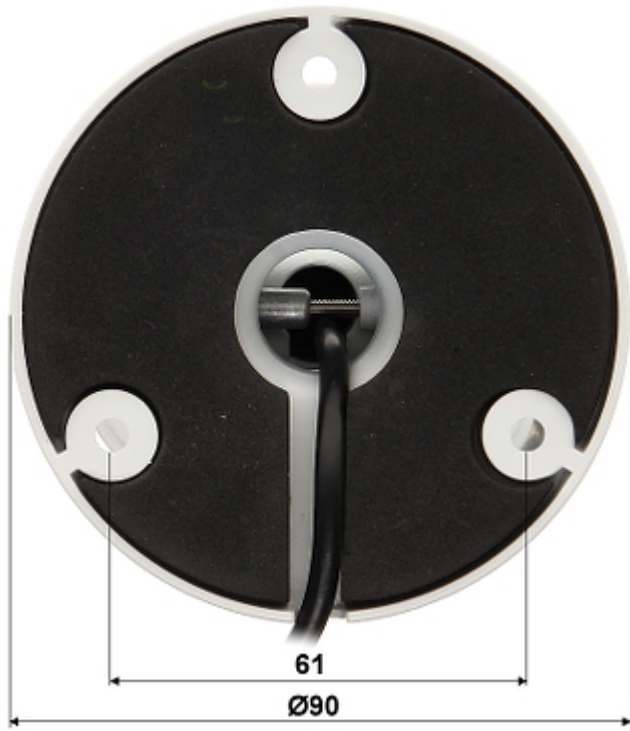

PRESENTATION

Front view:

Side view:

Mounting side view:

In the kit:

OUR TESTS

AHD:

Camera image at artificial illumination (about 30Lux):

Camera image at direct strong light opposite to camera:

Camera image at night conditions with internal built-in IR illuminator on:

HD-CVI:

Camera image at artificial illumination (about 30Lux):

Camera image at night conditions with internal built-in IR illuminator on: