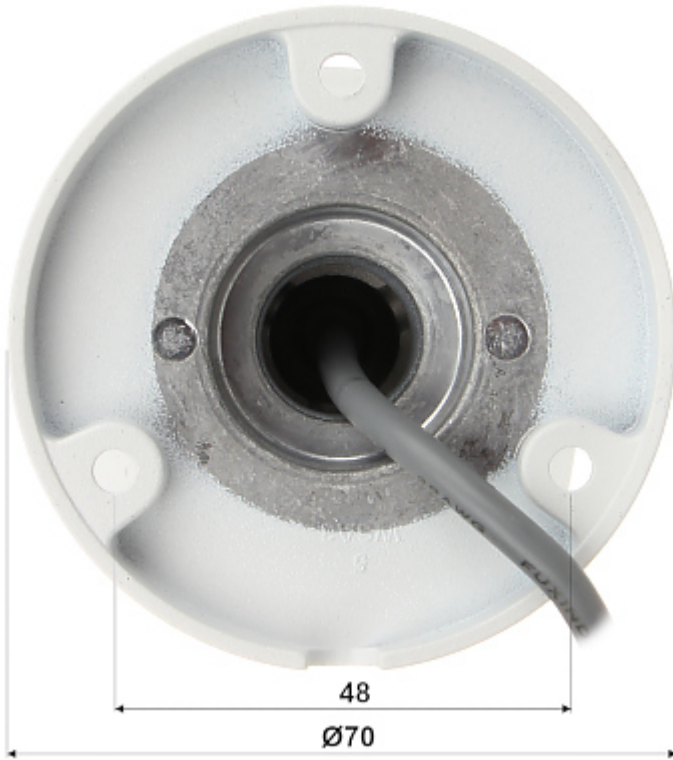

In the case of video transmission using a twisted pair cable and matching transformers (balun), be aware of the possibility of signal reflections and interfering signals. The 3-Axis integrated camera bracket has a regulation in all three planes, which allows to turn the camera to any direction. Camera is according to IP67 Index of Protection norm.

PRESENTATION

Side view:

Mounting side view:

The change of the AHD / HD-CVI / HD-TVI / PAL standard is done with the corresponding button by keeping it pressed for approx. 5 seconds:

In the kit:

OUR TESTS

AHD:

Camera image at artificial illumination (about 30Lux):

Camera image at night conditions with internal built-in IR illuminator on:

Camera image at direct strong light opposite to camera:

HD-CVI:

Camera image at artificial illumination (about 30Lux):