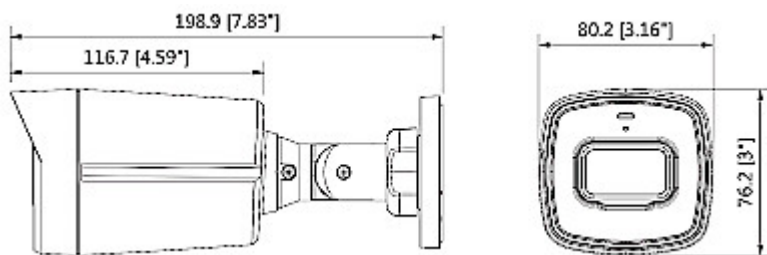

DELTA-OPTI Monika Matysiak; <https://www.delta.poznan.pl>
POL; 60-713 Poznań; Graniczna 10
e-mail: delta-opti@delta.poznan.pl; tel: +(48) 61 864 69 60

Power supply:	12 V DC / 340 mA
Power consumption:	≤ 4.1 W
Housing:	Compact, Plastic / Metal
Color:	White
"Index of Protection":	IP67
Operation temp:	-40 °C ... 60 °C
Weight:	0.22 kg
Dimensions:	80 x 76 x 199 mm
Manufacturer / Brand:	DAHUA
Guarantee:	3 years

PRESENTATION

Front view:

Side view:

Camera mounting side view:

Standard changes are made using configuration switches:

Dimensions:

In the kit:

OUR TESTS

PACKAGE

Dimensions (L x W x H): 0x0x0 mm	Gross Weight: 0 kg
----------------------------------	--------------------